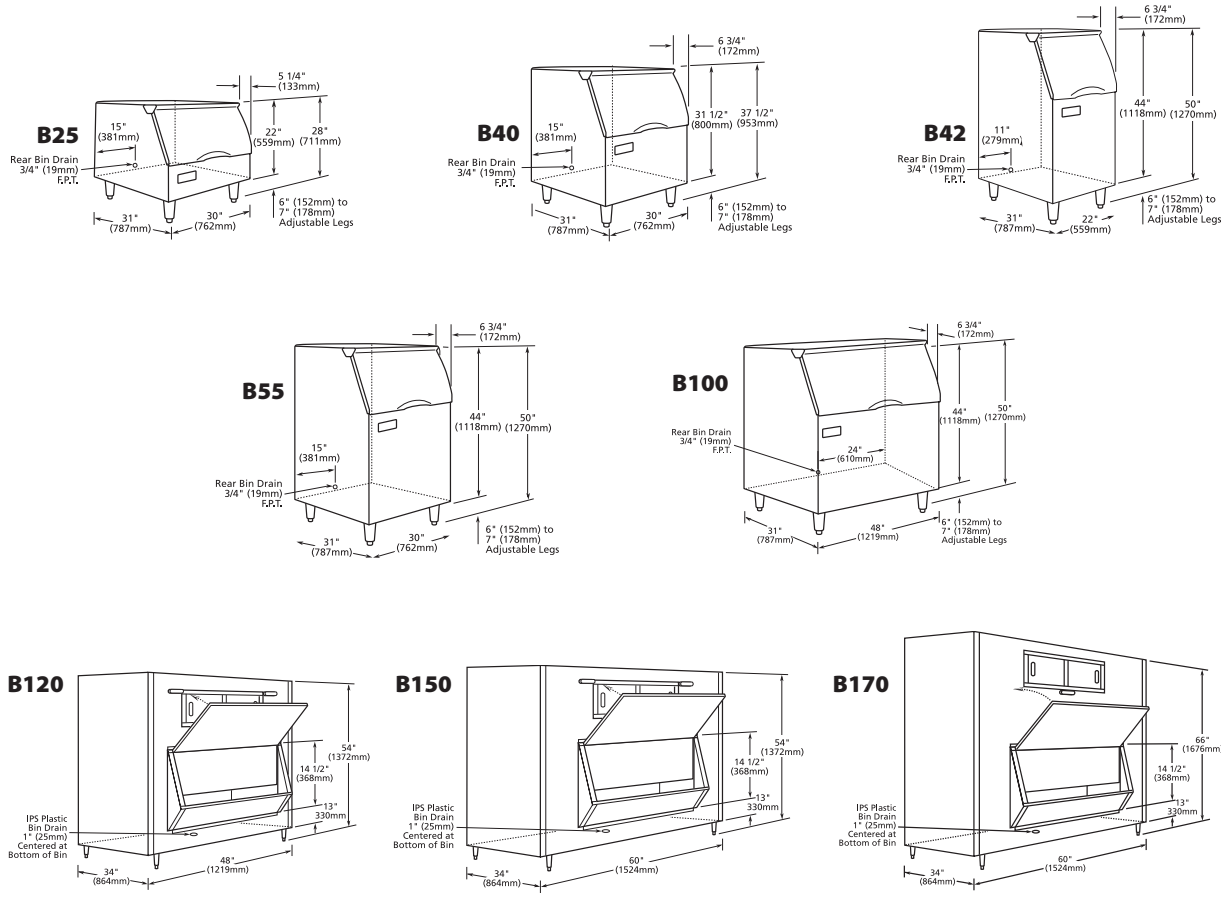

### Features

- Application storage • capacity from 242 lbs (110 kg) to 1807 lbs (821 kg)
- Ultra-low profile - 28 inches (711 mm) to 66 inches (1676 mm) tall
- Multiple bin tops provide an easy solution for mounting Icemakers on different sized bins
- Each polyethylene bin liner is insulated with foam for maximum ice preservation - 1.5 To 3 inches of insulation
- Safe-Hold Hinge reduces risk of door closing accidentally
- Perfect-fit seal for improved ice preservation
- Rugged, fingerprint-proof door
- Built-in ice scoop holders
- Sturdy leg design - 6 inch adjustable NSF approved legs - standard
- Stainless exterior
- Corrosion-proof bin liner

11100 E. 45th Avenue  
 Denver, CO 80239

Phone: 303.371.3737  
 Fax: 303.371.6296  
[www.iceomatic.com](http://www.iceomatic.com)

Rev: A-05/08  
 Part: 7001

Enodis

Storage Bins

Dimensions

Bin Tops

**KBT5**  
 Bin Top for 48" (1219mm) bins with 30" (762mm) ICE Series Cube ICE Makers

**KBT7**  
 Bin Top for 48" (1219mm) bins with (1) 16" (406mm) EMF Flake ICE Makers

**KBT8**  
 Bin Top for 30" (762mm) bins with (1) 16" (406mm) EMF Flake ICE Makers

**KBT9**  
 Bin Top for 48" (1219mm) bins with (2) 16" (406mm) EMF Flake ICE Makers