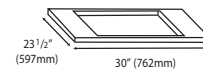

11100 E. 45th Avenue  
 Denver, CO 80239

Phone: 303.371.3737  
 Fax: 303.371.6296  
[www.iceomatic.com](http://www.iceomatic.com)

Rev: A-05/08  
 Part: 7001

Enodis

Storage Bins

Dimensions

Bin Tops

**KBT5**  
 Bin Top for 48" (1219mm) bins with 30" (762mm) ICE Series Cube ICE Makers

**KBT7**  
 Bin Top for 48" (1219mm) bins with (1) 16" (406mm) EMF Flake ICE Makers

**KBT8**  
 Bin Top for 30" (762mm) bins with (1) 16" (406mm) EMF Flake ICE Makers

**KBT9**  
 Bin Top for 48" (1219mm) bins with (2) 16" (406mm) EMF Flake ICE Makers

**KBT14**  
 Bin Top for the 22" (559mm) bin with (1) 16" (406mm) EMF Flake ICE Makers

**KBT19**  
 Bin Top for 30" (762mm) bins with 22" (559mm) ICE Series Cube ICE Makers