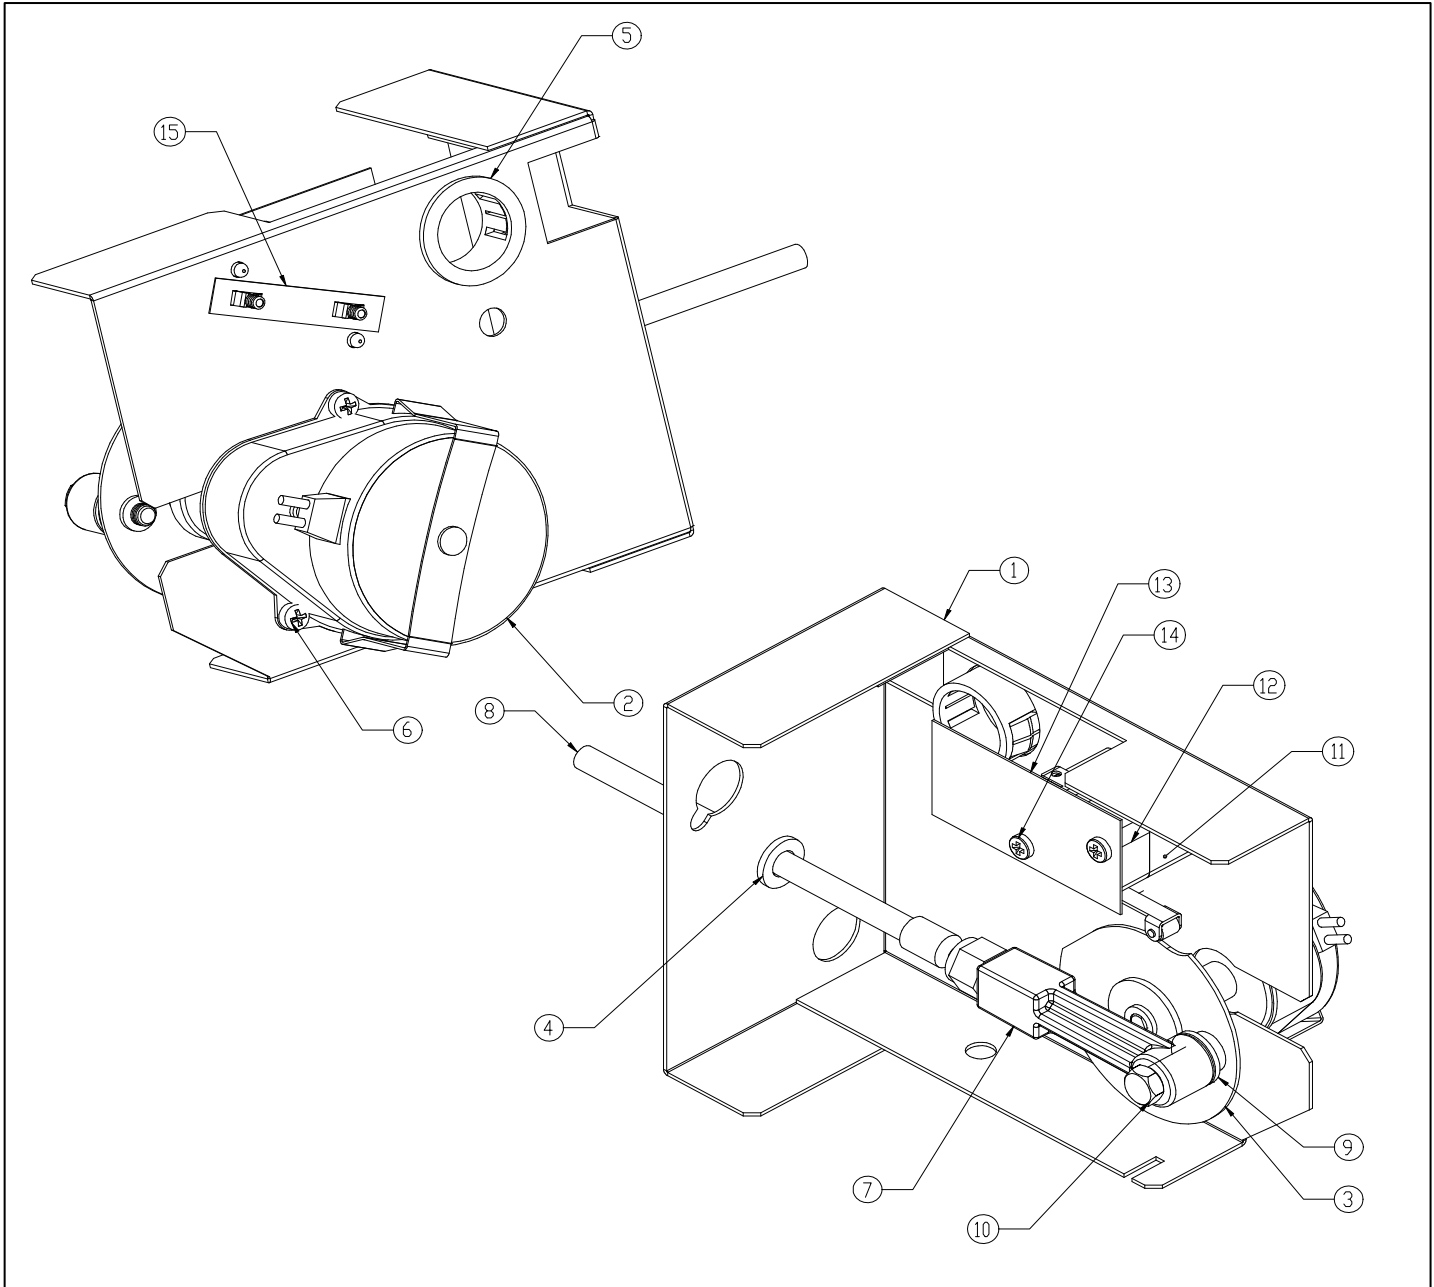

CCU Undercounter Service Parts

Harvest Assist Assembly

Item	CCU0150 1	CCU0220 1	CCU0220 5	CCU0220 2	Description
1	620204366	620204366	620204366	620204366	Bracket, Probe Motor
2	620204630	620204630	620204631	620204631	Gear Motor
3	620204570	620204570	620204570	620204570	Clutch Assembly, 60 Degree
4	620204483	620204483	620204483	620204483	Snap Bushing
5	620204481	620204481	620204481	620204481	Snap Bushing
6	620204439	620204439	620204439	620204439	#6-32 x 1/2 Screw
7	620204484	620204484	620204484	620204484	Connecting Rod
8	620204424	620204424	620204424	620204424	Probe, Single Length
9	620204427	620204427	620204427	620204427	Flat Washer
10	620204451	620204451	620204451	620204451	Shoulder Screw
11	620204516	620204516	620204516	620204516	Spacer, Cam Switch
12	620204556	620204556	620204556	620204556	Cam Switch
13	620204407	620204407	620204407	620204407	Insulator
14	620204434	620204434	620204434	620204434	Pan head Screw
15	620204452	620204452	620204452	620204452	Speed Nut Plate