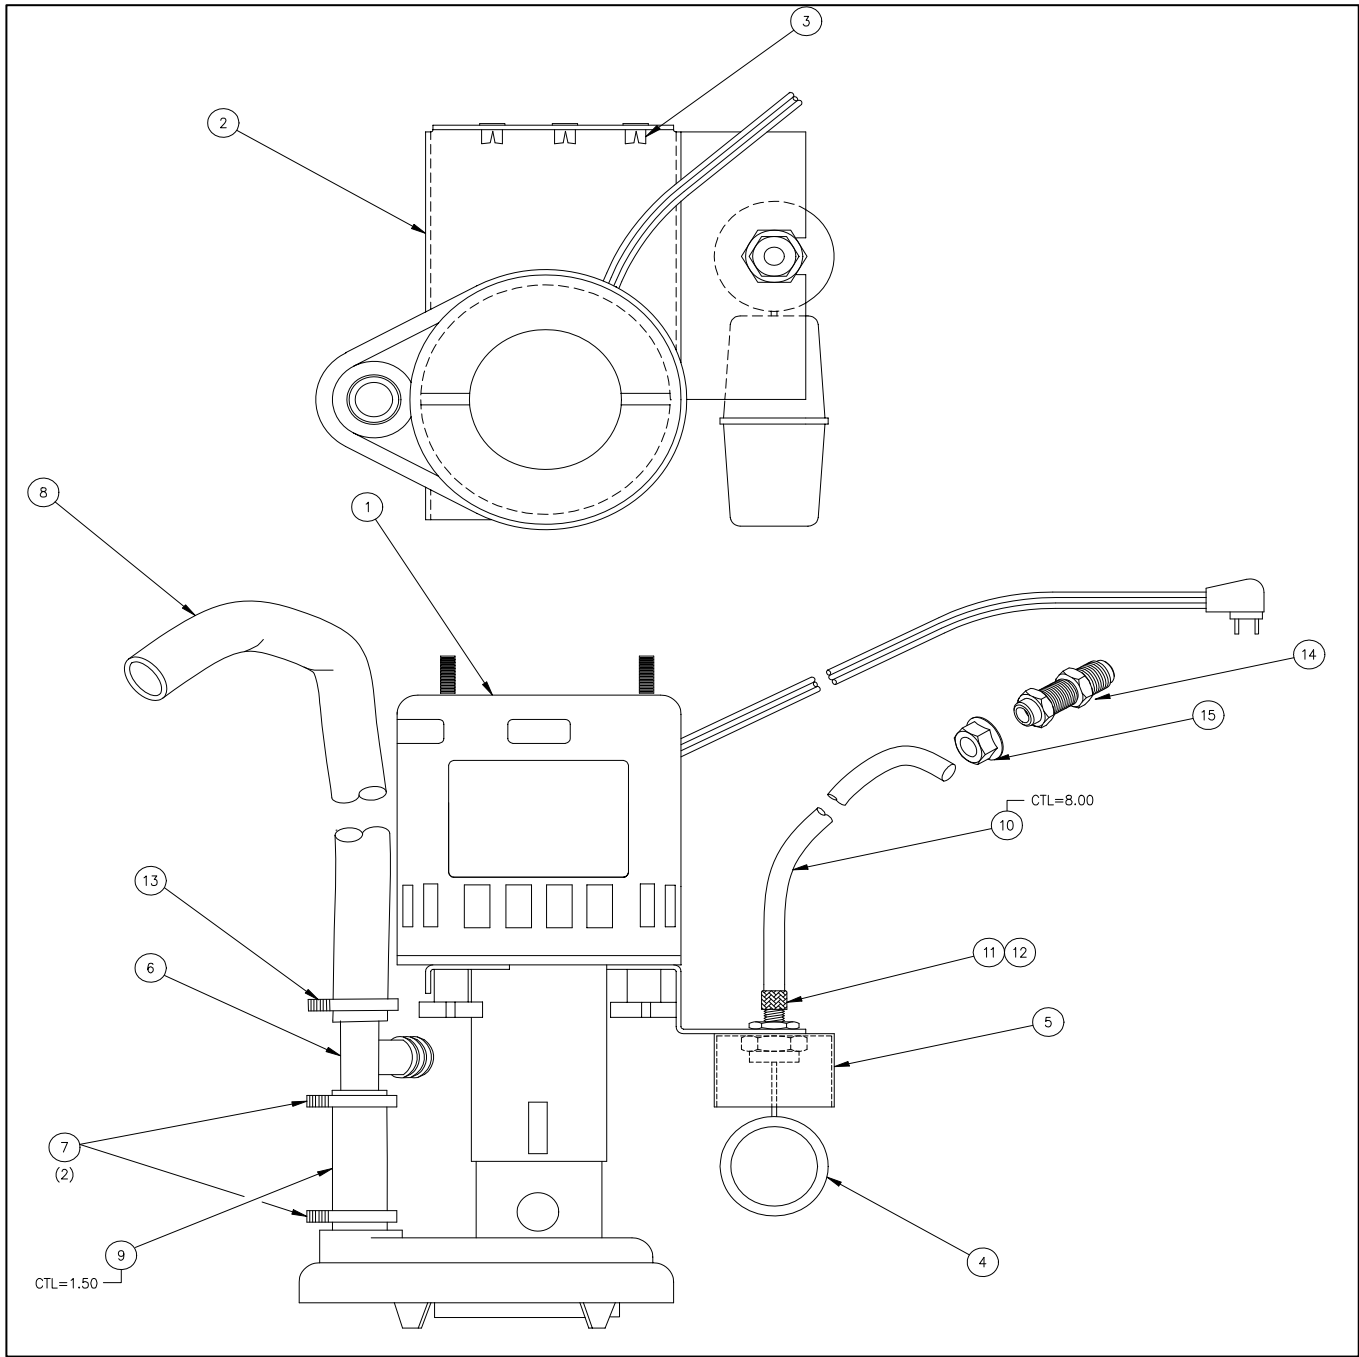

CCU Undercounter Service Parts

Water Pump

Item	CCU0150 1	CCU0220 2	CCU0220 5	CCU0220 2	Description
1	620204632	620204632	620204633	620204633	Water Pump
2	620204343	620204343	620204343	620204343	Pump Bracket
3	620204457	620204457	620204457	620204457	Plastic Nut
4	620204564	620204564	620204564	620204564	Float
5	620204563	620204563	620204563	620204563	Cap Plug
6	620204528	620204528	620204528	620204528	Plastic Barbed Tee 5/8
7	620204420	620204420	620204420	620204420	Plastic Clamp
8	620204501	620204501	620204501	620204501	Hose PVC 9/16 (Formed)
9	620204416	620204416	620204416	620204416	Hose PVC 5/8 - 1.50 Inch Required
10	620204418	620204418	620204418	620204418	Tube-Polyethylene - 8 Inches Required
11	620204531	620204531	620204531	620204531	Barrel Fitting
12	620204532	620204532	620204532	620204532	Sleeve
13	620204419	620204419	620204419	620204419	Plastic Clamp
14	620204539	620204539	620204539	620204539	Water Inlet Fitting
15	620204450	620204450	620204450	620204450	Lock Nut