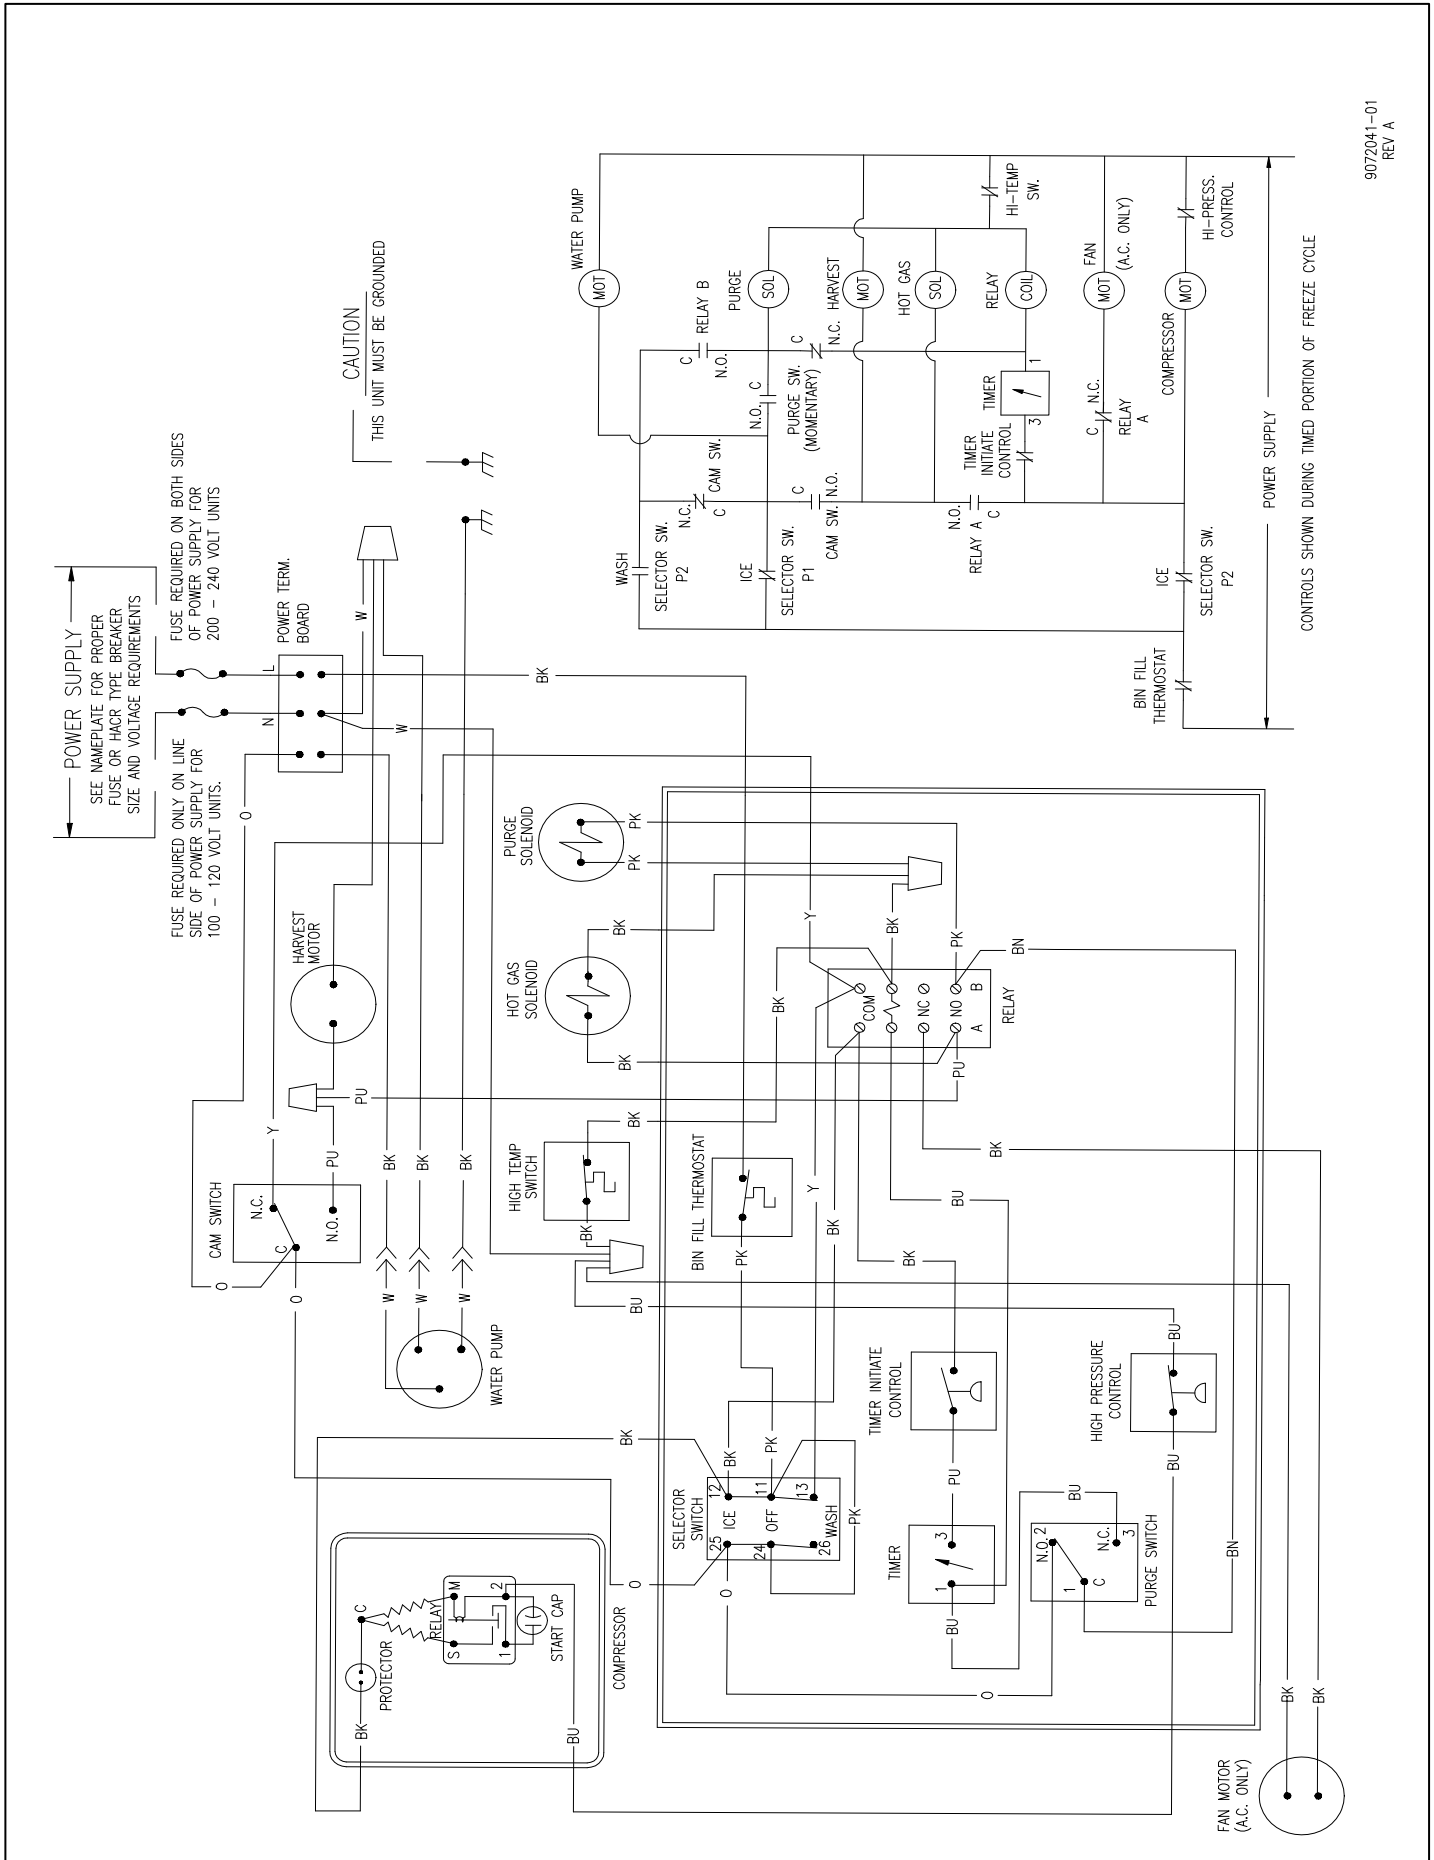

9072041-01
REV A