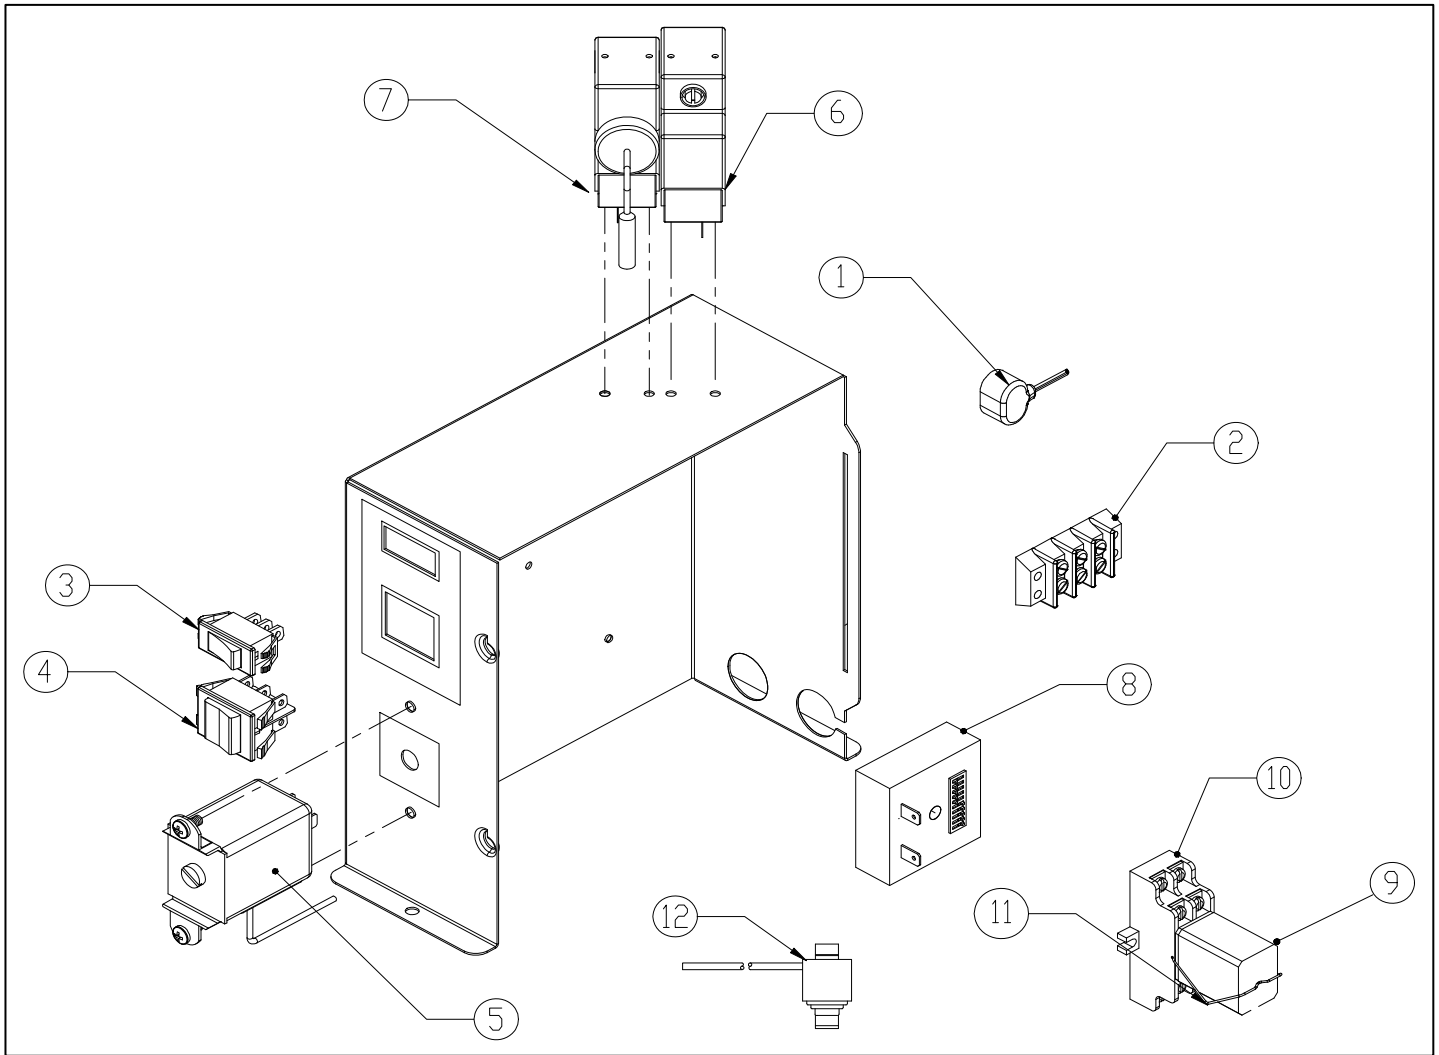

Distributed By:
Commercial Refrigeration Service, Inc.
WWW.866IceMakers.COM
866-IceMakers
623-869-8881

CCU Undercounter Service Parts

Harvest Assist Assembly

Item	CCU0150 1	CCU0220 1	CCU0220 5	CCU0220 2	Description
1	620204366	620204366	620204366	620204366	Bracket, Probe Motor
2	620204630	620204630	620204631	620204631	Gear Motor
3	620204570	620204570	620204570	620204570	Clutch Assembly, 60 Degree
4	620204483	620204483	620204483	620204483	Snap Bushing
5	620204481	620204481	620204481	620204481	Snap Bushing
6	620204439	620204439	620204439	620204439	#6-32 x 1/2 Screw
7	620204484	620204484	620204484	620204484	Connecting Rod
8	620204424	620204424	620204424	620204424	Probe, Single Length
9	620204427	620204427	620204427	620204427	Flat Washer
10	620204451	620204451	620204451	620204451	Shoulder Screw
11	620204516	620204516	620204516	620204516	Spacer, Cam Switch
12	620204556	620204556	620204556	620204556	Cam Switch
13	620204407	620204407	620204407	620204407	Insulator
14	620204434	620204434	620204434	620204434	Pan head Screw
15	620204452	620204452	620204452	620204452	Speed Nut Plate

CCU Undercounter Service Parts

Control Box

Item	CCU0150 1	CCU0220 2	CCU0220 5	CCU0220 2	Description
1	620204741	620204741	620204741	620204741	Water Pump Connector
2	620204547	620204547	620204547	620204547	Terminal Block
3	620204553	620204553	620204553	620204553	Switch-Purge
4	620204557	620204557	620204557	620204557	Ice/Off/Wash Switch
5	620204479	620204479	620204479	620204479	Thermostat-Bin Control
6	620204476	620204476	620204476	620204476	Low Pressure Control (Timer Initiate)
7	620204477	620204477	620204477	620204477	High Pressure Control
8	620204555	620204555	620204555	620204555	Timing Module
9	620204550	620204550	620204551	620204551	Relay
10	620204548	620204548	620204548	620204548	Socket-Relay
11	620204549	620204549	620204549	620204549	Hold Down Spring - Relay
12	620204471	620204471	620204471	620204471	High Temperature Safety Control