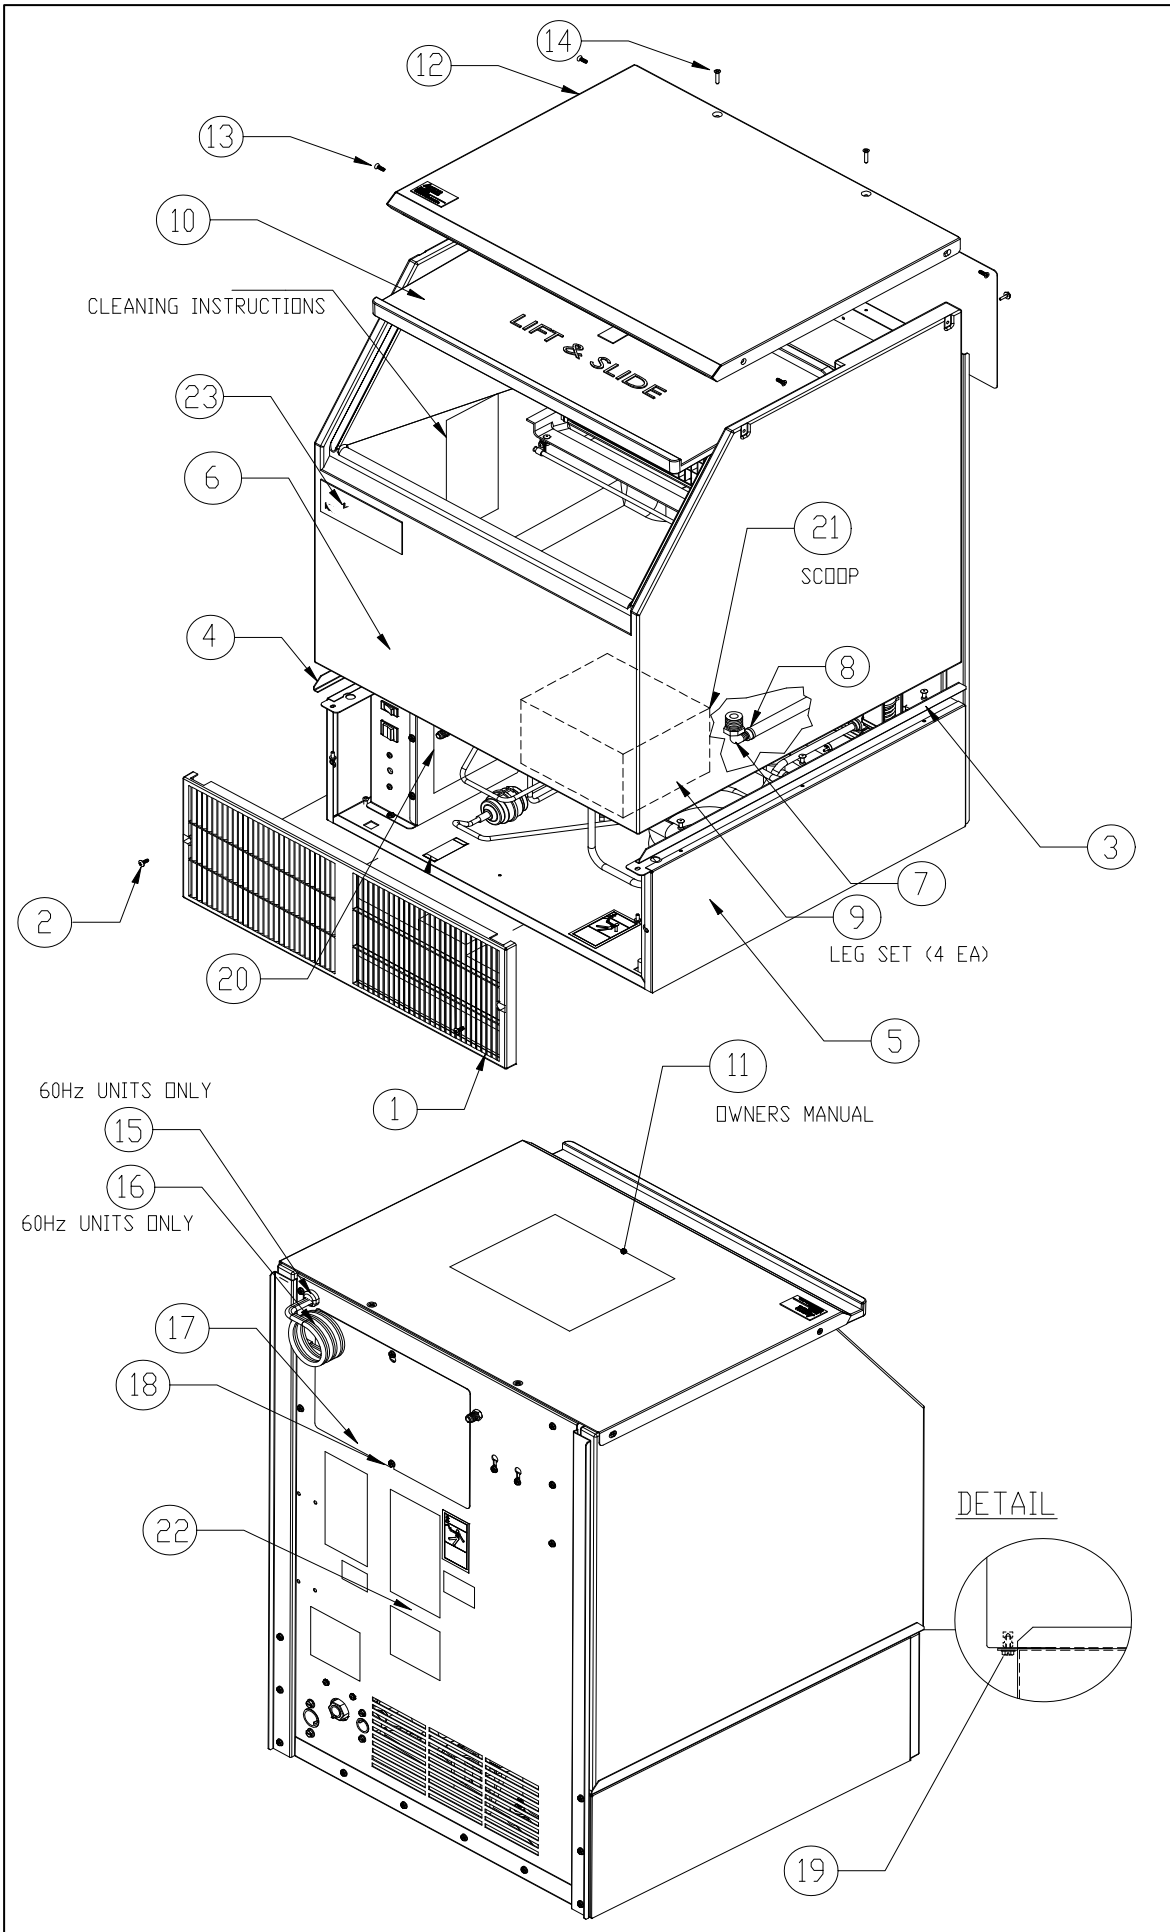

Check carefully that the correct part is identified and ordered.

Table of Contents	Page 1
Bin and Exterior Components	Page 2 - 3
Refrigeration System	Page 4 - 5
Harvest Assist Assembly	Page 6
Control Box	Page 7
Evaporator	Page 8
Water Pump	Page 9
Wiring Diagram	Page 10

Note: Model Number Suffix Indicates Machine Voltage As Follows:

1=115/60/1

2=208-230/60/1

3=208-230/60/3

5=230/50/1

CCU Undercounter Service Parts**Bin and Exterior Components**

Item	CCU0150 1	CCU0220 1	CCU0220 5	CCU0220 2	Description
1	620204514	620204514	620204514	620204514	Front Grill Panel
2	620204444	620204444	620204444	620204444	Grill Panel Screw #8 x 11/2
3	620204395	620204395	620204395	620204395	Trim Strip RH
4	620204396	620204396	620204396	620204396	Trim Strip LH
5	620204737	620204737	620204737	620204737	Side Panel S/S
6	620204318	620204318	620204318	620204318	Bin Assembly (Includes Item # 7)
7	620204537	620204537	620204537	620204537	Elbow, 3/4MPT x 1/2
8	620204419	620204419	620204419	620204419	Plastic Hose Clamp
9	620204423	620204423	620204423	620204423	Leg Set (4 ea.)
10	620204739	620204739	620204739	620204739	Bin Door, Black
11	631806051	631806051	631806051	631806051	Owners Manual
12	620204735	620204735	620204735	620204735	Top Panel
13	620204440	620204440	620204440	620204440	Top Panel Screw
14	620204438	620204438	620204438	620204438	Top Panel Screw
15	620204562	620204562	N/A	N/A	Strain Relief
16	620204561	620204561	N/A	N/A	Power Cord
17	620204333	620204333	620204333	620204333	Panel, Rear Access
18	620204441	620204441	620204441	620204441	Screw #10-16 x 1/2
19	620204446	620204446	620204446	620204446	Screw Hex Head
20	620204364	620204364	620204364	620204364	Control Box Cover
21	620204485	620204485	620204485	620204485	Ice Scoop
22	620204365	620204365	620204365	620204365	Rear Panel
23	620204740	620204740	620204740	620204740	Name Plate