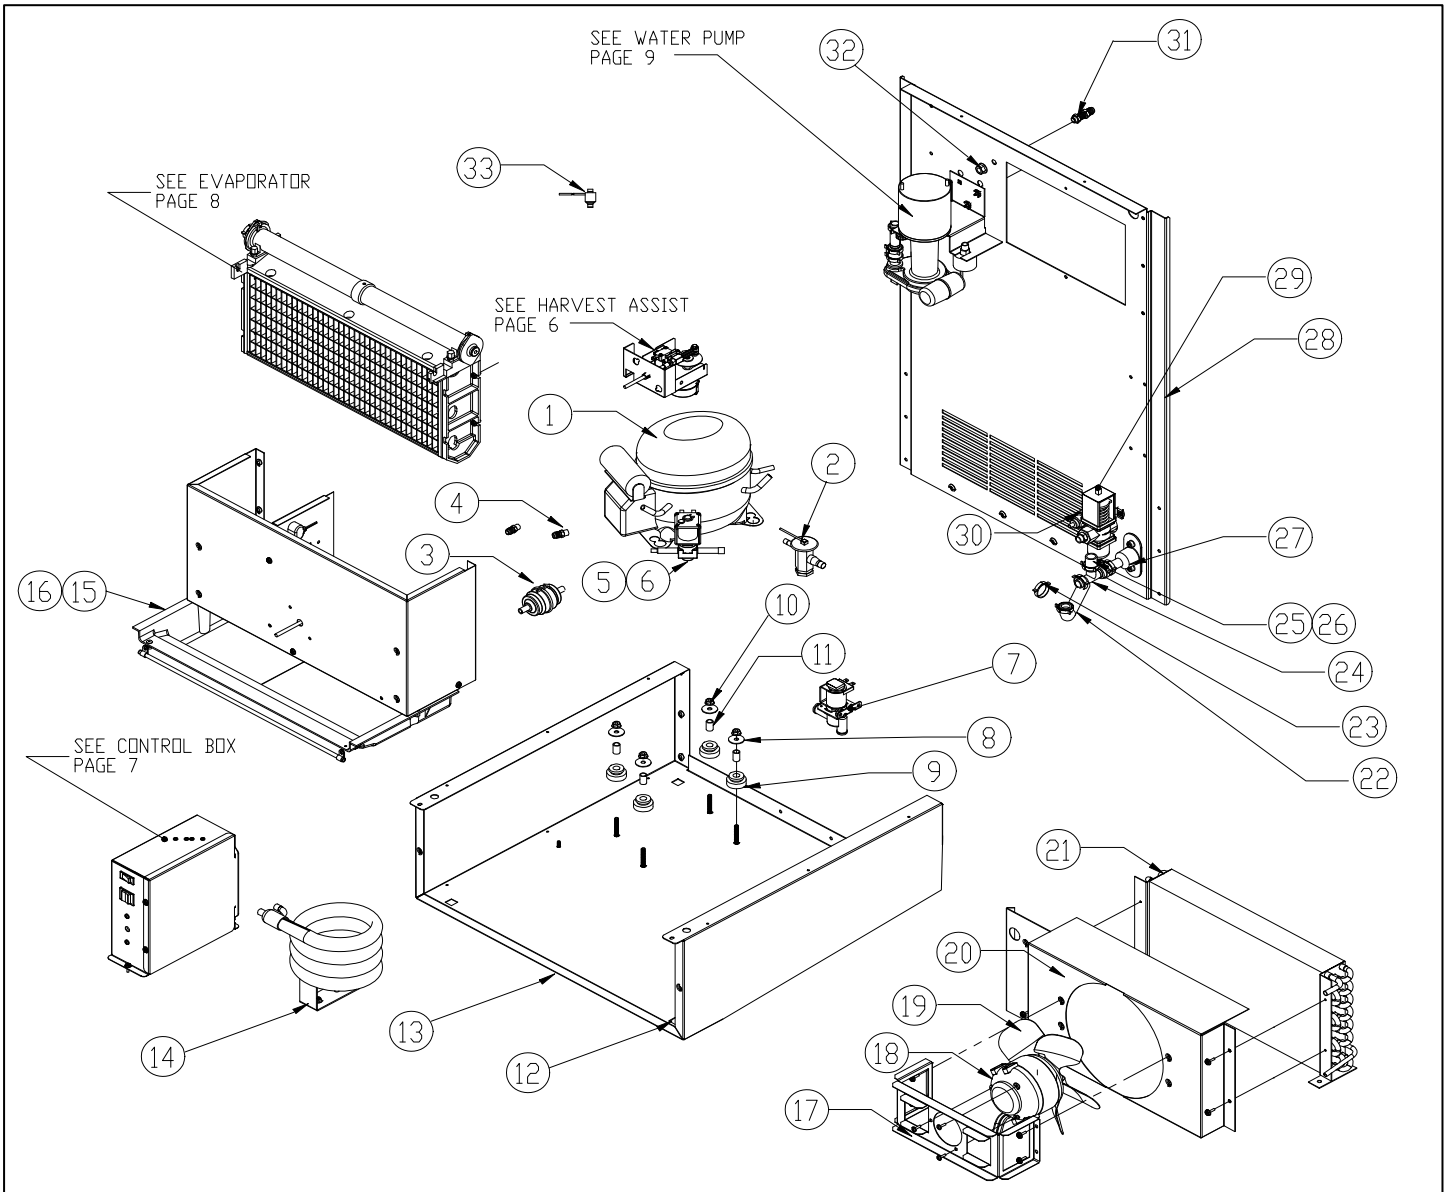

CCU Undercounter Service Parts

Refrigeration

Item	CCU0150 1	CCU0220 1	CCU0220 5	CCU0220 2	Description
1	620204694	620204695	620204696	620204697	Compressor
2	620204621	620204621	620204621	620204621	Expansion Valve-Alco
3	620204601	620204601	620204601	620204601	Drier
4	620204534	620204534	620204534	620204534	Service Valve Core
	620204535	620204535	620204535	620204535	Service Valve Cap
5	620204615	620204615	620204615	620204615	Hot Gas Valve Body
6	620204613	620204613	620204614	620204614	Hot Gas Valve Coil
7	620204468	620204468	620204469	620204469	Purge Valve

Compressor Components

620204694	620204695	620204696	620204697	Compressor
620204754	620204751	620204752	620204753	Overload
620204747	620204746	620204744	620204745	Start Capacitor
620204749	620204749	620204748	620204750	Compressor Relay