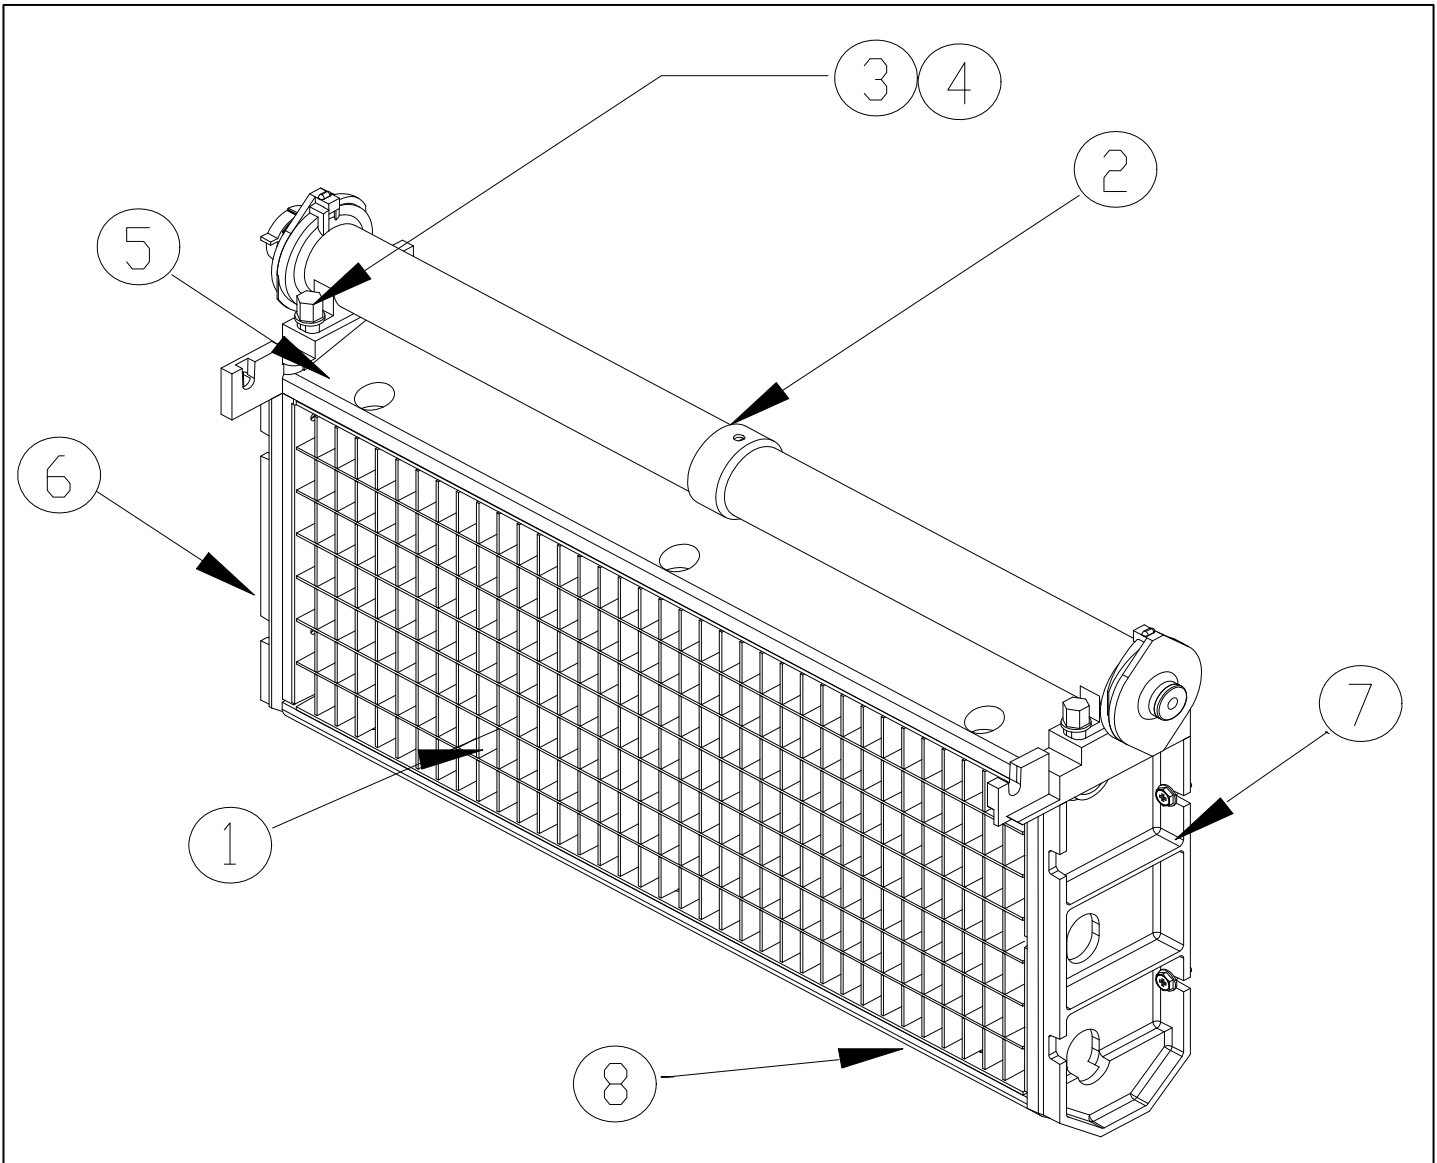

Item	CCU0150 1	CCU0220 1	CCU0220 5	CCU0220 2	Description
1	620204307	620204307	620204307	620204307	Evaporator-Half Cube (Shown)
1	620204306	620204306	620204306	620204306	Evaporator-Full Cube
2	620204294	620204294	620204294	620204294	Water Distribution Tube
3	620204453	620204453	620204453	620204453	Thumbscrew
4	620204429	620204429	620204429	620204429	Rubber Washer
5	620204709	620204709	620204709	620204709	Spillway
6	620204489	620204489	620204489	620204489	Left Side Evaporator Mounting Panel
7	620204490	620204490	620204490	620204490	Right Side Evaporator Mounting Panel
8	620204486	620204486	620204486	620204486	Water Return

Distributed By:
Commercial Refrigeration Service, Inc.
WWW.866IceMakers.COM
866-IceMakers
623-869-8881