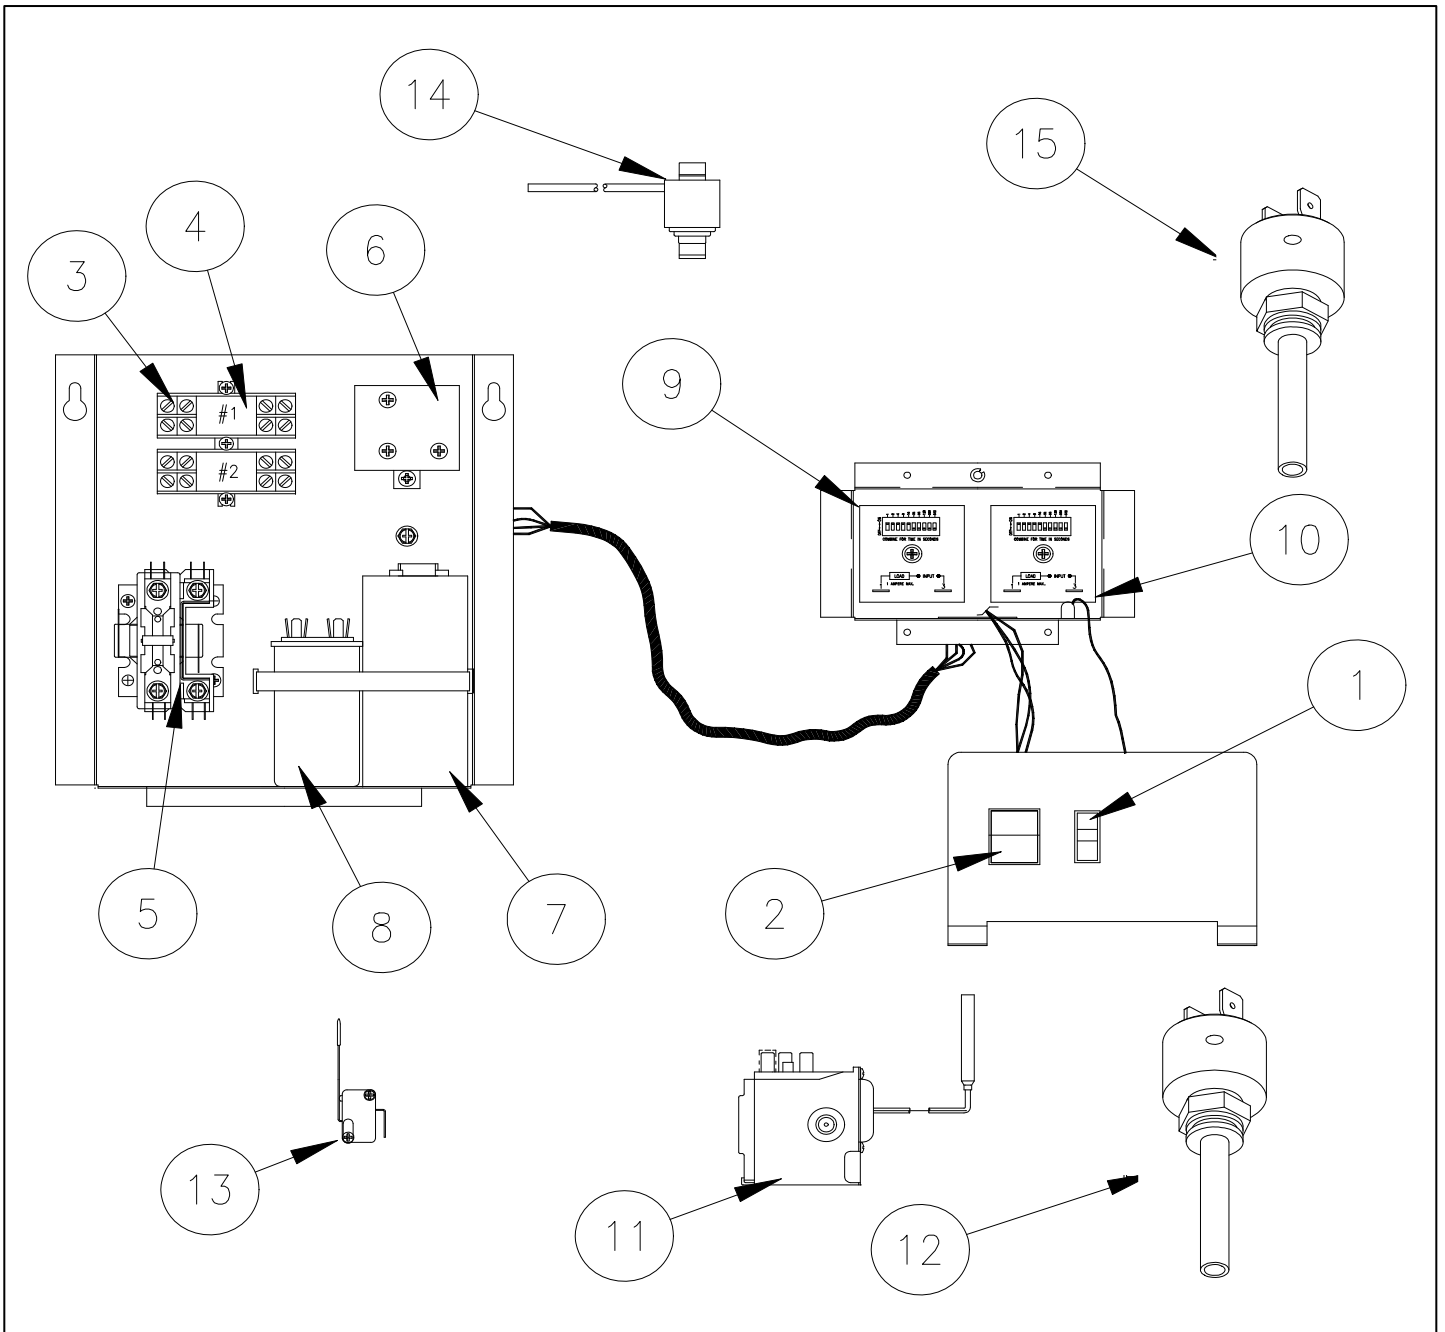

Item No.	Model Number				Description
	CCM1848 2	CCM1848 3	CCM2148 2	CCM2148 3	
1	620204553	620204553	620204553	620204553	Purge Switch
2	620204557	620204557	620204557	620204557	ON-OFF-WASH Switch
3	620204548	620204548	620204548	620204548	Relay Socket
4	620204551	620204551	620204551	620204551	Relay
5	620204544	620204782	620204783	620204782	Contactactor
6	620204676	N/A	620204677	N/A	Compressor Start Relay
7	620204652	N/A	620204652	N/A	Start Capacitor
8	620204674	N/A	620204671	N/A	Run Capacitor
9	620204555	620204555	620204555	620204555	Timer
10	620204555	620204555	620204555	620204555	Timer (Set at 4 Seconds)
11	620204476	620204476	620204476	620204476	Low Pressure Timer Initiate
12	620204475	620204475	620204475	620204475	Pump Down Control
13	620204554	620204554	620204554	620204554	Bin Switch
14	620204470	620204470	620204470	620204470	High Temperature Safety Control
15	620204474	620204474	620204474	620204474	High Pressure Safety Control

Item No.	Model Number			Description
	CCM1448 5	CCM1448 2	CCM1448 3	
1	620204553	620204553	620204553	Purge Switch
2	620204557	620204557	620204557	ON-OFF-WASH Switch
3	620204548	620204548	620204548	Relay Socket
4	620204551	620204551	620204551	Relay
5	620204544	620204544	620204782	Contactactor
6	620204675	620204676	N/A	Compressor Start Relay
7	620204655	620204652	N/A	Start Capacitor
8	620204674	620204674	N/A	Run Capacitor
9	620204555	620204555	620204555	Timer
10	620204555	620204555	620204555	Timer (Set at 4 Seconds)
11	620204476	620204476	620204476	Low Pressure Timer Initiate
12	620204475	620204475	620204475	Pump Down Control
13	620204554	620204554	620204554	Bin Switch
14	620204470	620204470	620204470	High Temperature Safety Control
15	620204474	620204474	620204474	High Pressure Safety Control

Distributed By:
Commercial Refrigeration Service, Inc.
WWW.866IceMakers.COM
866-IceMakers
623-869-8881