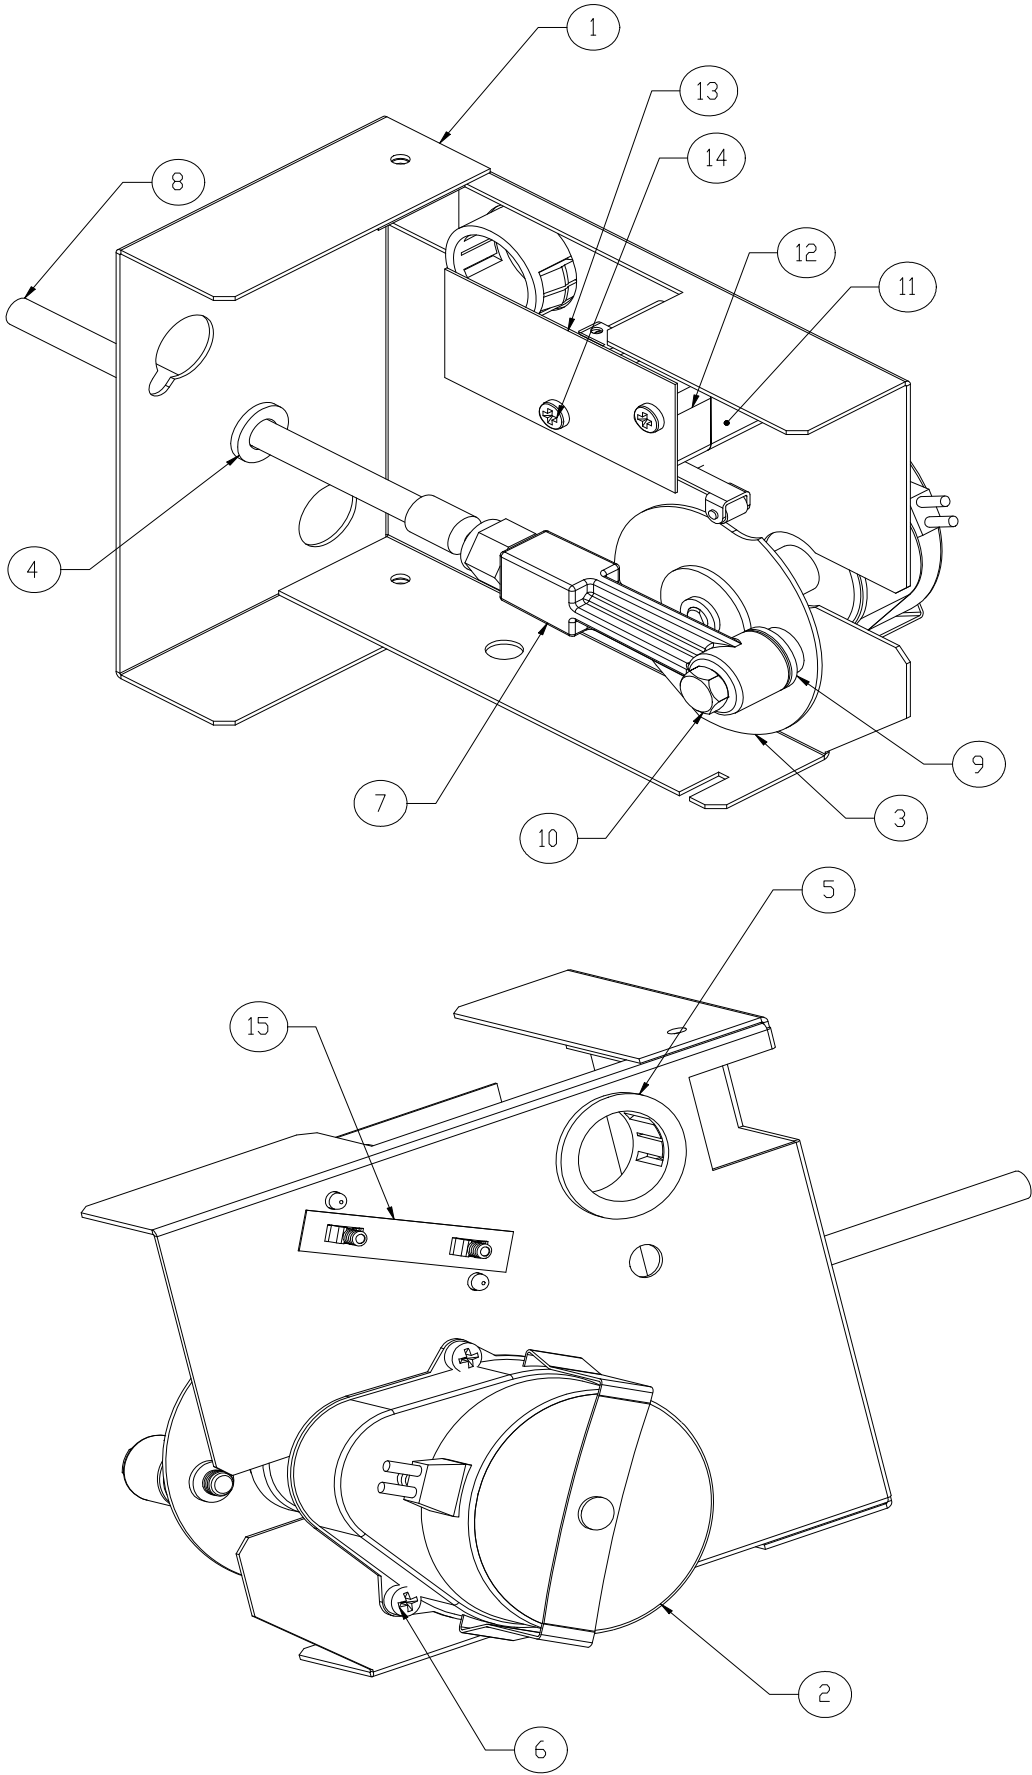

CCM Series Service Parts

Harvest Assist Assembly

Item No.	Model Number				Description
	CCM1848 2	CCM1848 3	CCM2148 2	CCM2148 3	
1	620204366	620204366	620204366	620204366	Bracket, Probe Motor
2	620204631	620204631	620204631	620204631	Gear Motor
3	620204571	620204571	620204571	620204571	Clutch Assembly .312 rad
4	620204483	620204483	620204483	620204483	Snap Bushing
5	620204481	620204481	620204481	620204481	Snap Bushing
6	620204439	620204439	620204439	620204439	#6-32 x 1/2 Fillister Head Screw
7	620204484	620204484	620204484	620204484	Connecting Rod
8	620204424	620204424	620204424	620204424	Probe, Single Length
9	620204427	620204427	620204427	620204427	Plain Flat Washer
10	620204451	620204451	620204451	620204451	Shoulder Screw
11	620204516	620204516	620204516	620204516	Spacer, Cam Switch
12	620204556	620204556	620204556	620204556	Cam Switch
13	620204407	620204407	620204407	620204407	Insulator, Switch
14	620204434	620204434	620204434	620204434	Pan Head Machine Screw
15	620204452	620204452	620204452	620204452	Speed Nut Plate
	620204313	620204313	620204313	620204313	Complete Assembly

Item No.	Model Number			Description
	CCM14485	CCM1448 2	CCM1448 3	
1	620204366	620204366	620204366	Bracket, Probe Motor
2	620204631	620204631	620204631	Gear Motor
3	620204571	620204571	620204571	Clutch Assembly .312 rad
4	620204483	620204483	620204483	Snap Bushing
5	620204481	620204481	620204481	Snap Bushing
6	620204439	620204439	620204439	#6-32 x 1/2 Fillister Head Screw
7	620204484	620204484	620204484	Connecting Rod
8	620204424	620204424	620204424	Probe, Single Length
9	620204427	620204427	620204427	Plain Flat Washer
10	620204451	620204451	620204451	Shoulder Screw
11	620204516	620204516	620204516	Spacer, Cam Switch
12	620204556	620204556	620204556	Cam Switch
13	620204407	620204407	620204407	Insulator, Switch
14	620204434	620204434	620204434	Pan Head Machine Screw
15	620204452	620204452	620204452	Speed Nut Plate
	620204313	620204313	620204313	Complete Assembly

Distributed By:
Commercial Refrigeration Service, Inc.
WWW.866IceMakers.COM
866-IceMakers
623-869-8881