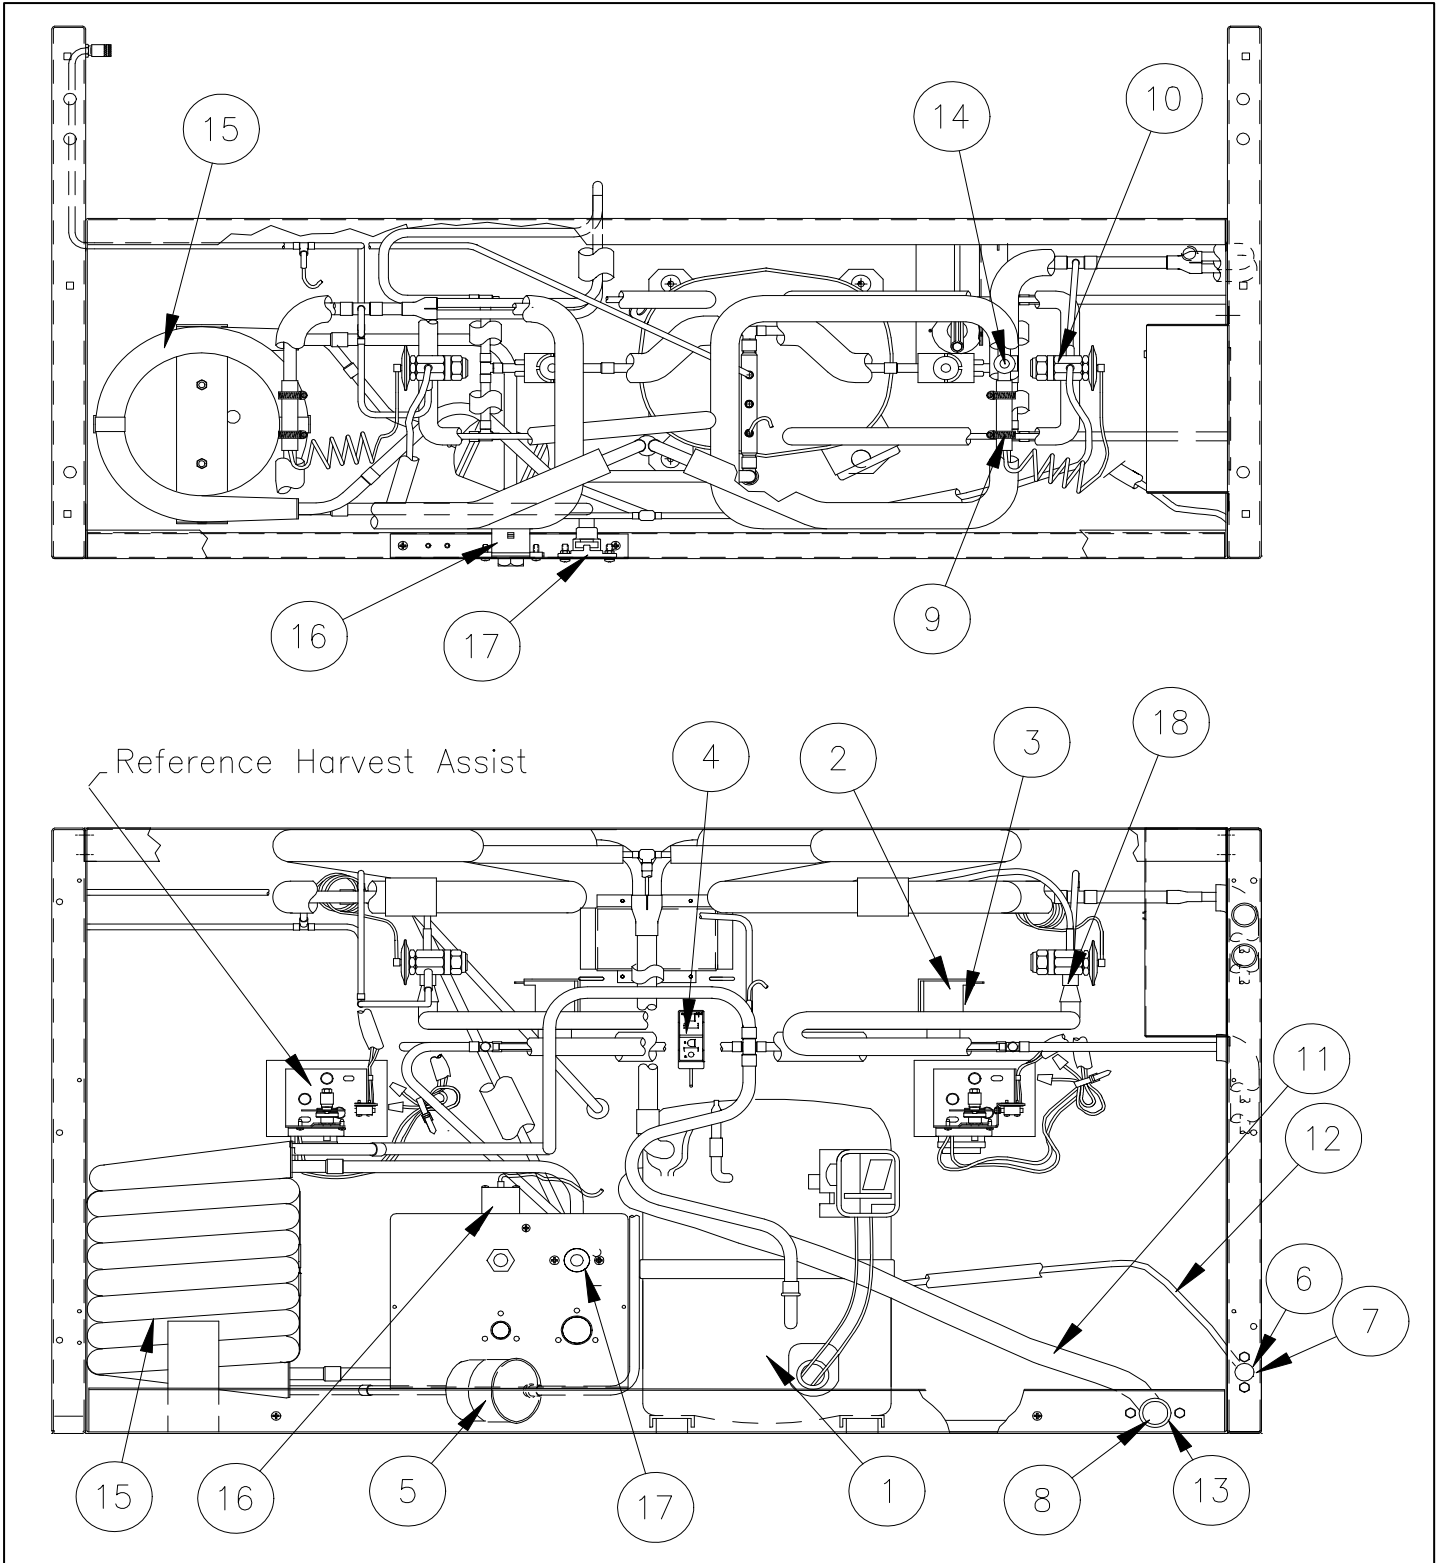

CCM1848/2148 Water Cooled Machine Shown

CCM Series Service Parts

Water Cooled

Item No.	Model Number				Description
	CCM1848 2	CCM1848 3	CCM2148 2	CCM2148 3	
1	620204690	620204691	620204701	620204702	Compressor
2	620204614	620204614	620204614	620204614	Hot Gas Valve Coil
3	620204611	620204611	620204611	620204611	Hot Gas Valve Body
4	620204476	620204476	620204476	620204476	Low Pressure Control
5	620204602	620204602	620204602	620204602	Filter Drier
6	620204530	620204530	620204530	620204530	Drop Adapter
7	620204533	620204533	620204533	620204533	Water Inlet Fitting
8	620204813	620204813	620204813	620204813	Purge Drain Fitting
9	620204422	620204422	620204422	620204422	Clamp-TXV Bulb
10	620204620	620204620	620204620	620204620	Expansion Valve
11	620204502	620204502	620204502	620204502	Purge Drain Hose
12	620204418	620204418	620204418	620204418	Tube (3.59 Ft.)
13	620204419	620204419	620204419	620204419	Clamp
14	620204470	620204470	620204470	620204470	High Temp Safety
15	620204597	620204597	620204597	620204597	Water Condenser
16	620204464	620204464	620204464	620204464	Water Valve
17	620204529	620204529	620204529	620204529	Drop Adapter 1/2"
18	620204297	620204297	620204297	620204297	Expansion Valve Assembly

(Includes Distributor and Tubing)

Item No.	MODEL NUMBER			Description
	CCM1448 5	CCM1448 2	CCM1448 3	
1	620204779	620204690	620204691	Compressor
2	620204614	620204614	620204614	Hot Gas Valve Coil
3	620204612	620204612	620204612	Hot Gas Valve Body
4	620204474	620204474	620204474	Low Pressure Control
5	620204602	620204602	620204602	Filter Drier
6	620204530	620204530	620204530	Drop Adapter
7	620204533	620204533	620204533	Water Inlet Fitting
8	620204813	620204813	620204813	Purge Drain Fitting
9	620204422	620204422	620204422	Clamp-TXV Bulb
10	620204616	620204617	620204617	Expansion Valve
11	620204502	620204502	620204502	Purge Drain Hose
12	620204418	620204418	620204418	Tube (3.59 Ft.)
13	620204419	620204419	620204419	Clamp
14	620204470	620204470	620204470	High Temp Safety
15	620204587	620204587	620204587	Water Condenser
16	620204465	620204465	620204465	Water Valve
17	620204529	620204529	620204529	Drop Adapter 1/2"

Distributed By:
Commercial Refrigeration Service, Inc.
WWW.866IceMakers.COM
866-IceMakers
623-869-8881