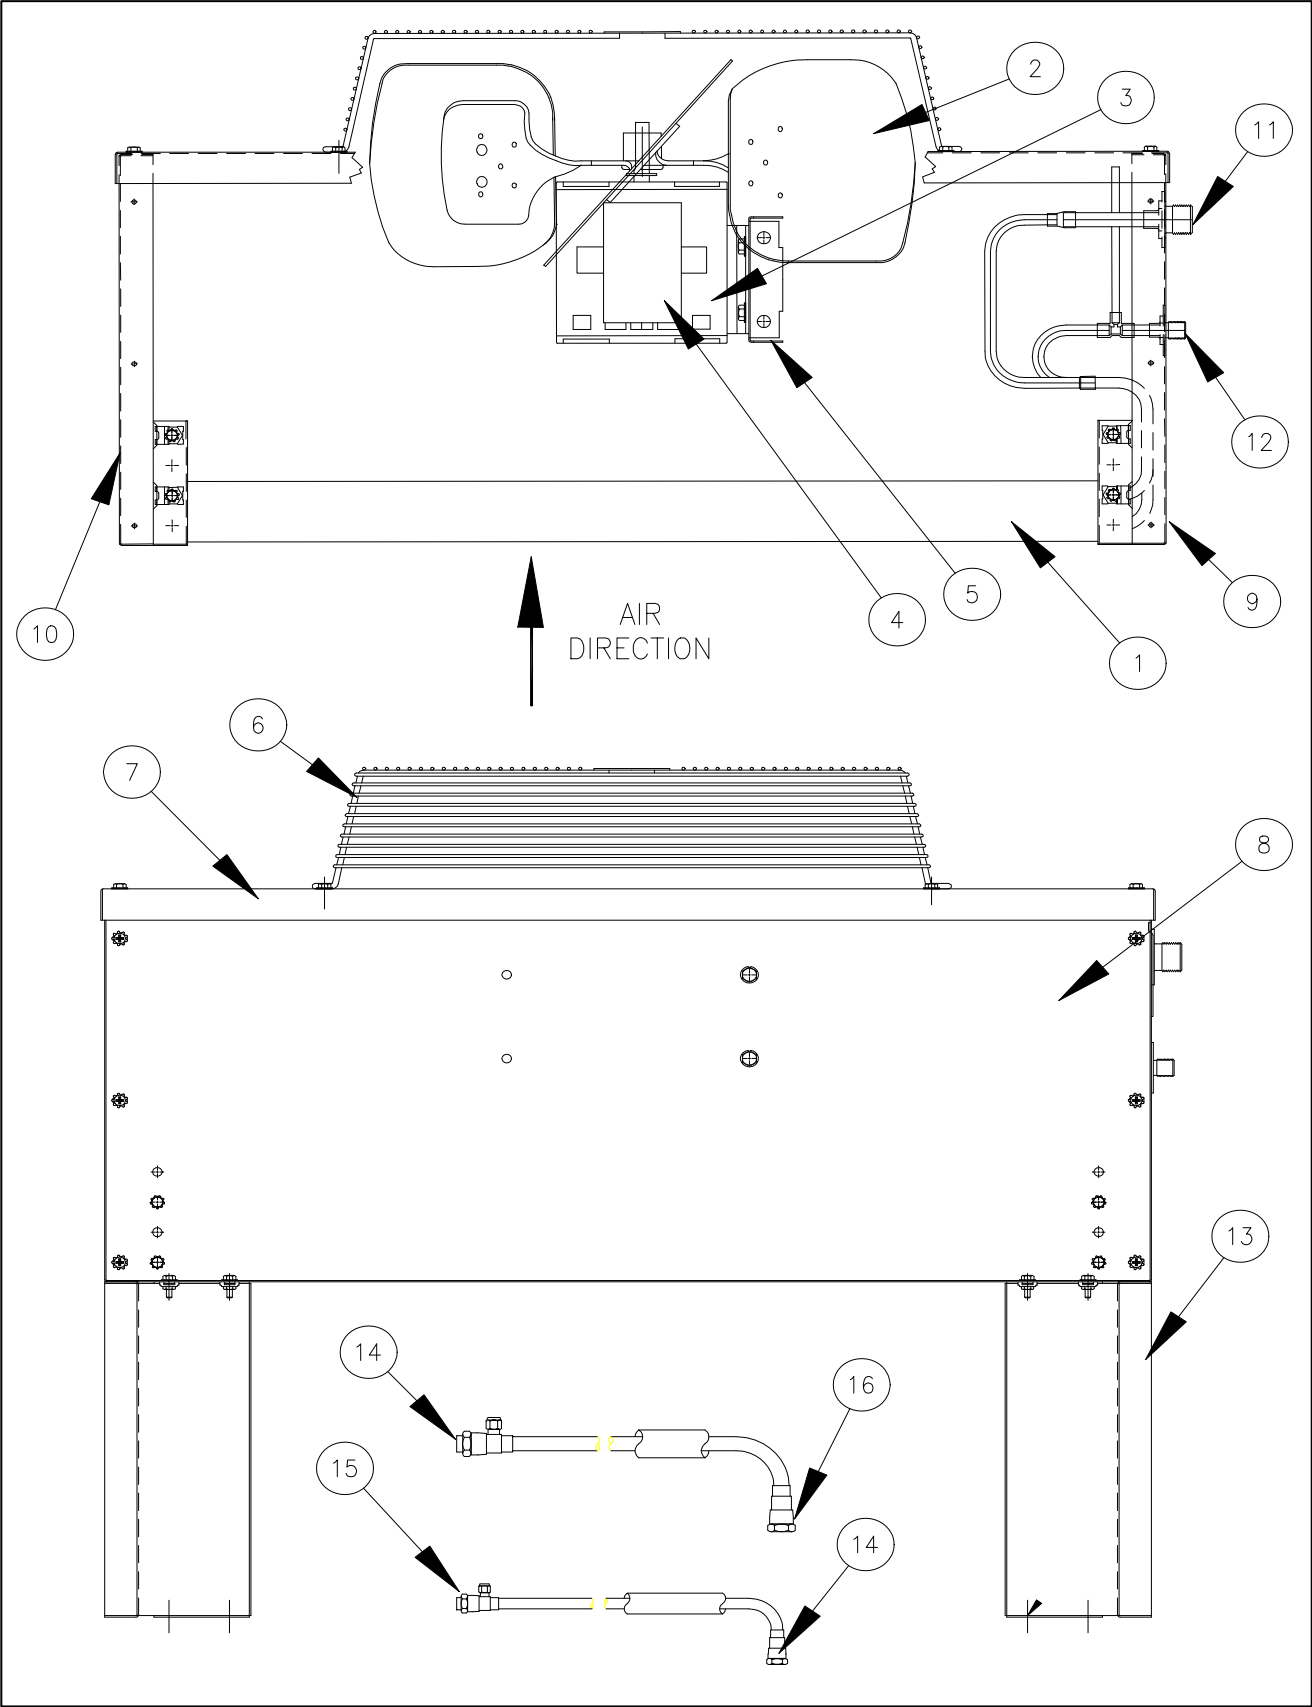

CCM Series Service Parts

Remote Condenser

Item No.	Model Number				Description
	CCM1848 2 RC18002	CCM1848 3 RC18002	CCM2148 2 RC21002	CCM2148 3 RC21002	
1	620204784	620204784	620204592	620204592	Condenser
2	620204576	620204576	620204576	620204576	Fan Blade
3	620204642	620204642	620204642	620204642	Fan Motor
4	620204643	620204643	620204643	620204643	Capacitor
5	620204342	620204342	620204342	620204342	Fan Motor Brace
6	620204575	620204575	620204575	620204575	Fan Guard
7	620204785	620204785	620204789	620204789	Top Panel
8	620204786	620204786	620204790	620204790	Side Panel
9	620204787	620204787	620204787	620204787	Front Panel
10	620204788	620204788	620204788	620204788	Rear Panel
11	620204791	620204791	620204791	620204791	Coupling Half-Bulkhead-1/2"
12	620204792	620204792	620204792	620204792	Coupling Half-Bulkhead-3/8"
13	620204341	620204341	620204341	620204341	Mounting Leg
14	620204525	620204525	620204525	620204525	Lineset Fitting with Port 1/2"
15	620204523	620204523	620204523	620204523	Lineset Fitting with Port 3/8"
16	620204524	620204524	620204524	620204524	Lineset Fitting without Port 1/2"
17	620204522	620204522	620204522	620204522	Lineset Fitting without Port 3/8"

Item No.	Model Number			Description
	CCM1448 5 RC14002	CCM1448 2 RC14002	CCM1448 3 RC14002	
1	620204590	620204590	620204590	Condenser
2	620204576	620204576	620204576	Fan Blade
3	620204642	620204642	620204642	Fan Motor
4	620204643	620204643	620204643	Capacitor
5	620204342	620204342	620204342	Fan Motor Brace
6	620204575	620204575	620204575	Fan Guard
7	620204793	620204793	620204793	Top Panel
8	620204794	620204794	620204794	Side Panel
9	620204787	620204787	620204787	Front Panel
10	620204788	620204788	620204788	Rear Panel
11	620204791	620204791	620204791	Coupling Half-Bulkhead-1/2"
12	620204792	620204792	620204792	Coupling Half-Bulkhead-3/8"
13	620204341	620204341	620204341	Mounting Leg
14	620204525	620204525	620204525	Lineset Fitting with Port 1/2"
15	620204523	620204523	620204523	Lineset Fitting with Port 3/8"
16	620204524	620204524	620204524	Lineset Fitting without Port 1/2"
17	620204522	620204522	620204522	Lineset Fitting without Port 3/8"

Distributed By:
Commercial Refrigeration Service, Inc.
WWW.866IceMakers.COM
866-IceMakers
623-869-8881