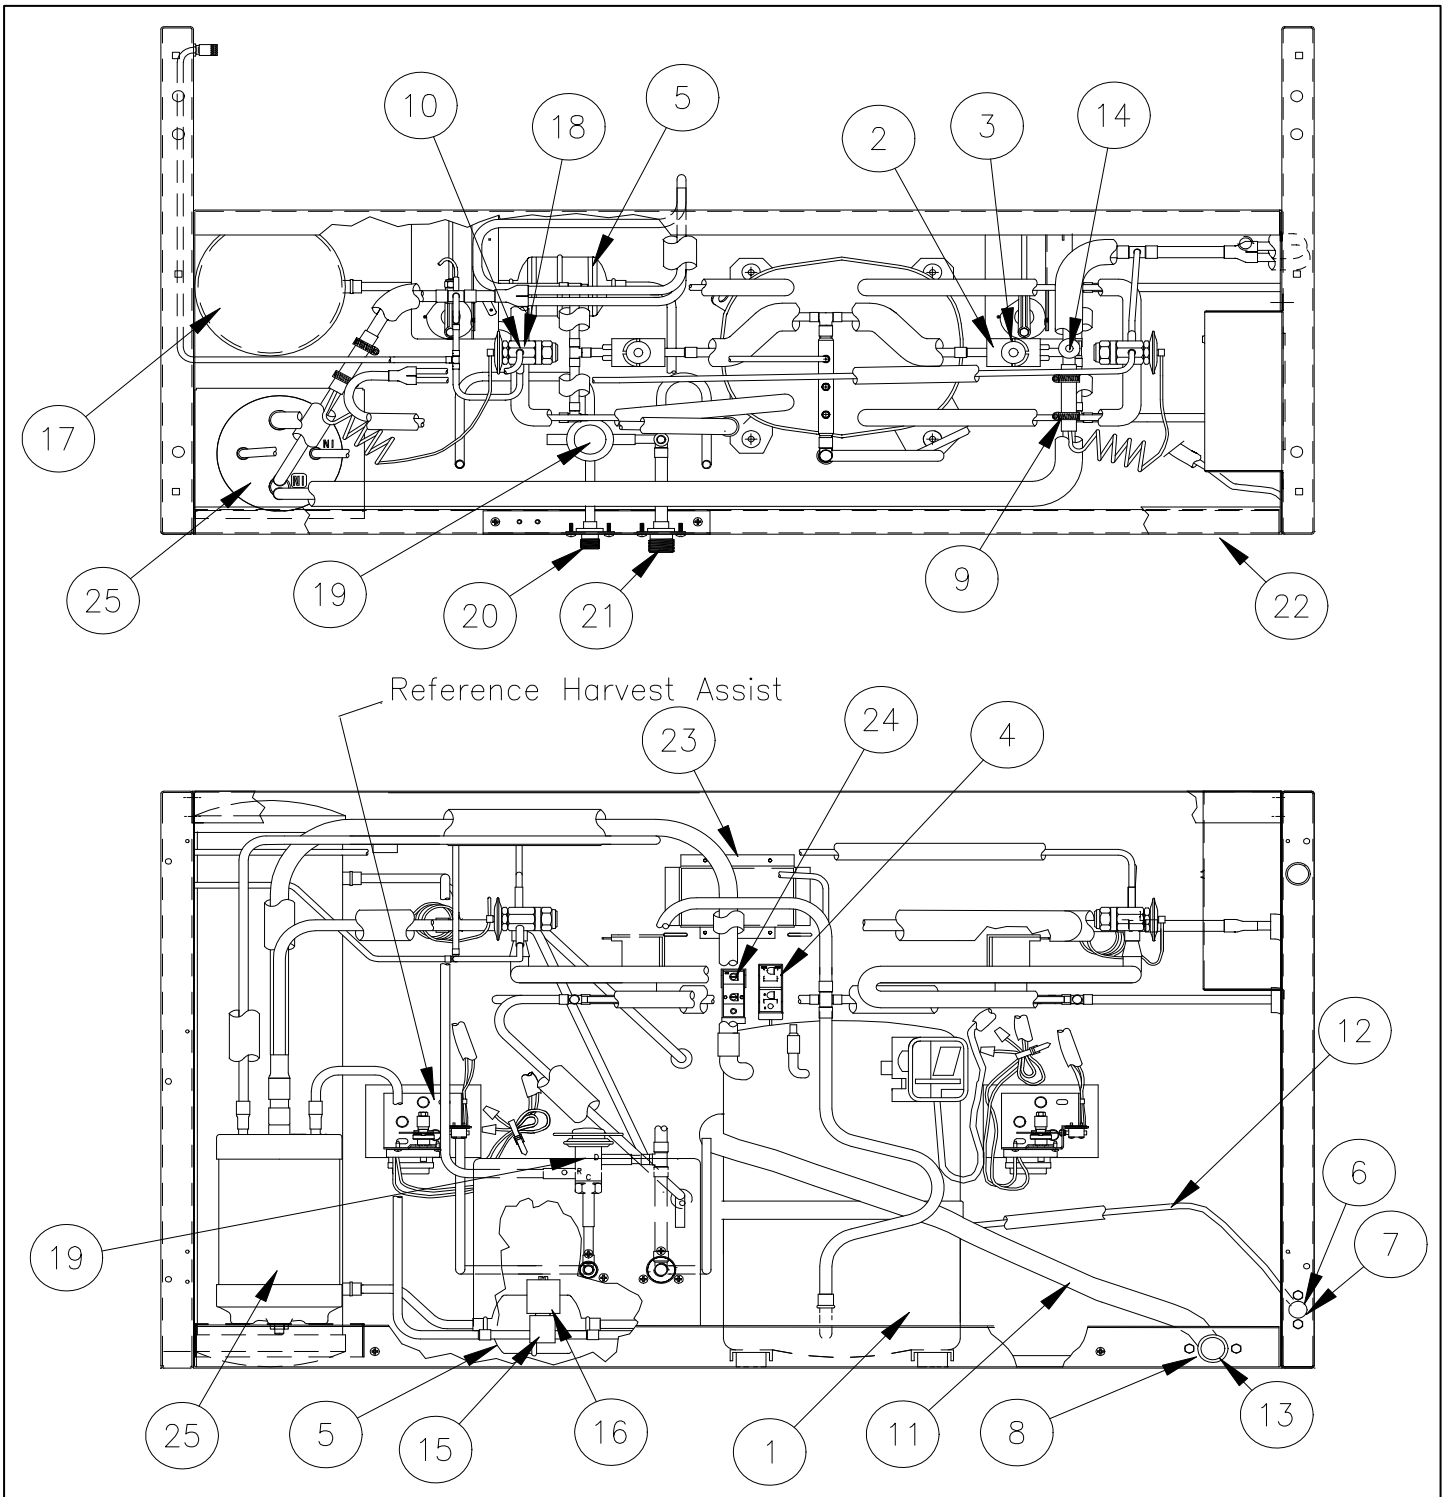

CCM1848/2148 Remote Machine Shown

CCM Series Service Parts

Remote

Item No.	Model Number				Description
	CCM1848 2	CCM1848 3	CCM2148 2	CCM2148 3	
1	620204690	620204691	620204701	620204702	Compressor
2	620204614	620204614	620204614	620204614	Hot Gas Valve Coil
3	620204611	620204611	620204611	620204611	Hot Gas Valve Body
4	620204476	620204476	620204476	620204476	Low Pressure Control
5	620204602	620204602	620204602	620204602	Filter Drier
6	620204530	620204530	620204530	620204530	Drop Adapter
7	620204533	620204533	620204533	620204533	Water Inlet Fitting
8	620204813	620204813	620204813	620204813	Purge Drain Fitting
9	620204422	620204422	620204422	620204422	Clamp-TXV Bulb
10	620204620	620204620	620204620	620204620	Expansion Valve
11	620204417	620204417	620204417	620204417	Purge Drain Hose
12	620204418	620204418	620204418	620204418	Tube (2.17 Ft.)
13	620204419	620204419	620204419	620204419	Clamp
14	620204470	620204470	620204470	620204470	High Temp Safety
15	620204612	620204612	620204612	620204612	Liquid Line Solenoid Body
16	620204614	620204614	620204614	620204614	Liquid Line Solenoid Coil
17	620204609	620204609	620204609	620204609	Receiver
18	620204297	620204297	620204297	620204297	Expansion Valve Assembly
19	620204605	620204605	620204605	620204605	Mixing Valve (240)
20	620204526	620204526	620204526	620204526	Remote Fitting 3/8"
21	620204527	620204527	620204527	620204527	Remote Fitting 1/2"
22	620204331	620204331	620204331	620204331	Rear Brace
23	620204474	620204474	620204474	620204474	High Pressure Control
24	620204475	620204475	620204475	620204475	Pump Down Control
25	620204324	620204324	620204324	620204324	Accumulator/Heat Exchanger

Item No.	Model Number			Description
	CCM1448 5	CCM1448 2	CCM1448 3	
1	620204779	620204690	620204693	Compressor
2	620204614	620204614	620204614	Hot Gas Valve Coil
3	620204611	620204611	620204611	Hot Gas Valve Body
4	620204476	620204476	620204476	Low Pressure Control
5	620204602	620204602	620204602	Filter Drier
6	620204530	620204530	620204530	Drop Adapter
7	620204533	620204533	620204533	Water Inlet Fitting
8	620204813	620204813	620204813	Purge Drain Fitting
9	620204422	620204422	620204422	Clamp-TXV Bulb
10	620204781	620204617	620204617	Expansion Valve
11	620204417	620204417	620204417	Purge Drain Hose
12	620204418	620204418	620204418	Tube (2.17 Ft.)
13	620204419	620204419	620204419	Clamp
14	620204470	620204470	620204470	High Temp Safety
15	620204612	620204612	620204612	Liquid Line Solenoid Body
16	620204614	620204614	620204614	Liquid Line Solenoid Coil
17	620204610	620204610	620204610	Receiver
18	N/A	N/A	N/A	Expansion Valve Assembly
19	620204605	620204605	620204605	Mixing Valve (240)
20	620204526	620204526	620204526	Remote Fitting 3/8"
21	620204527	620204527	620204527	Remote Fitting 1/2"
22	620204331	620204331	620204331	Rear Brace
23	620204474	620204474	620204474	High Pressure Control
24	620204475	620204475	620204475	Pump Down Control