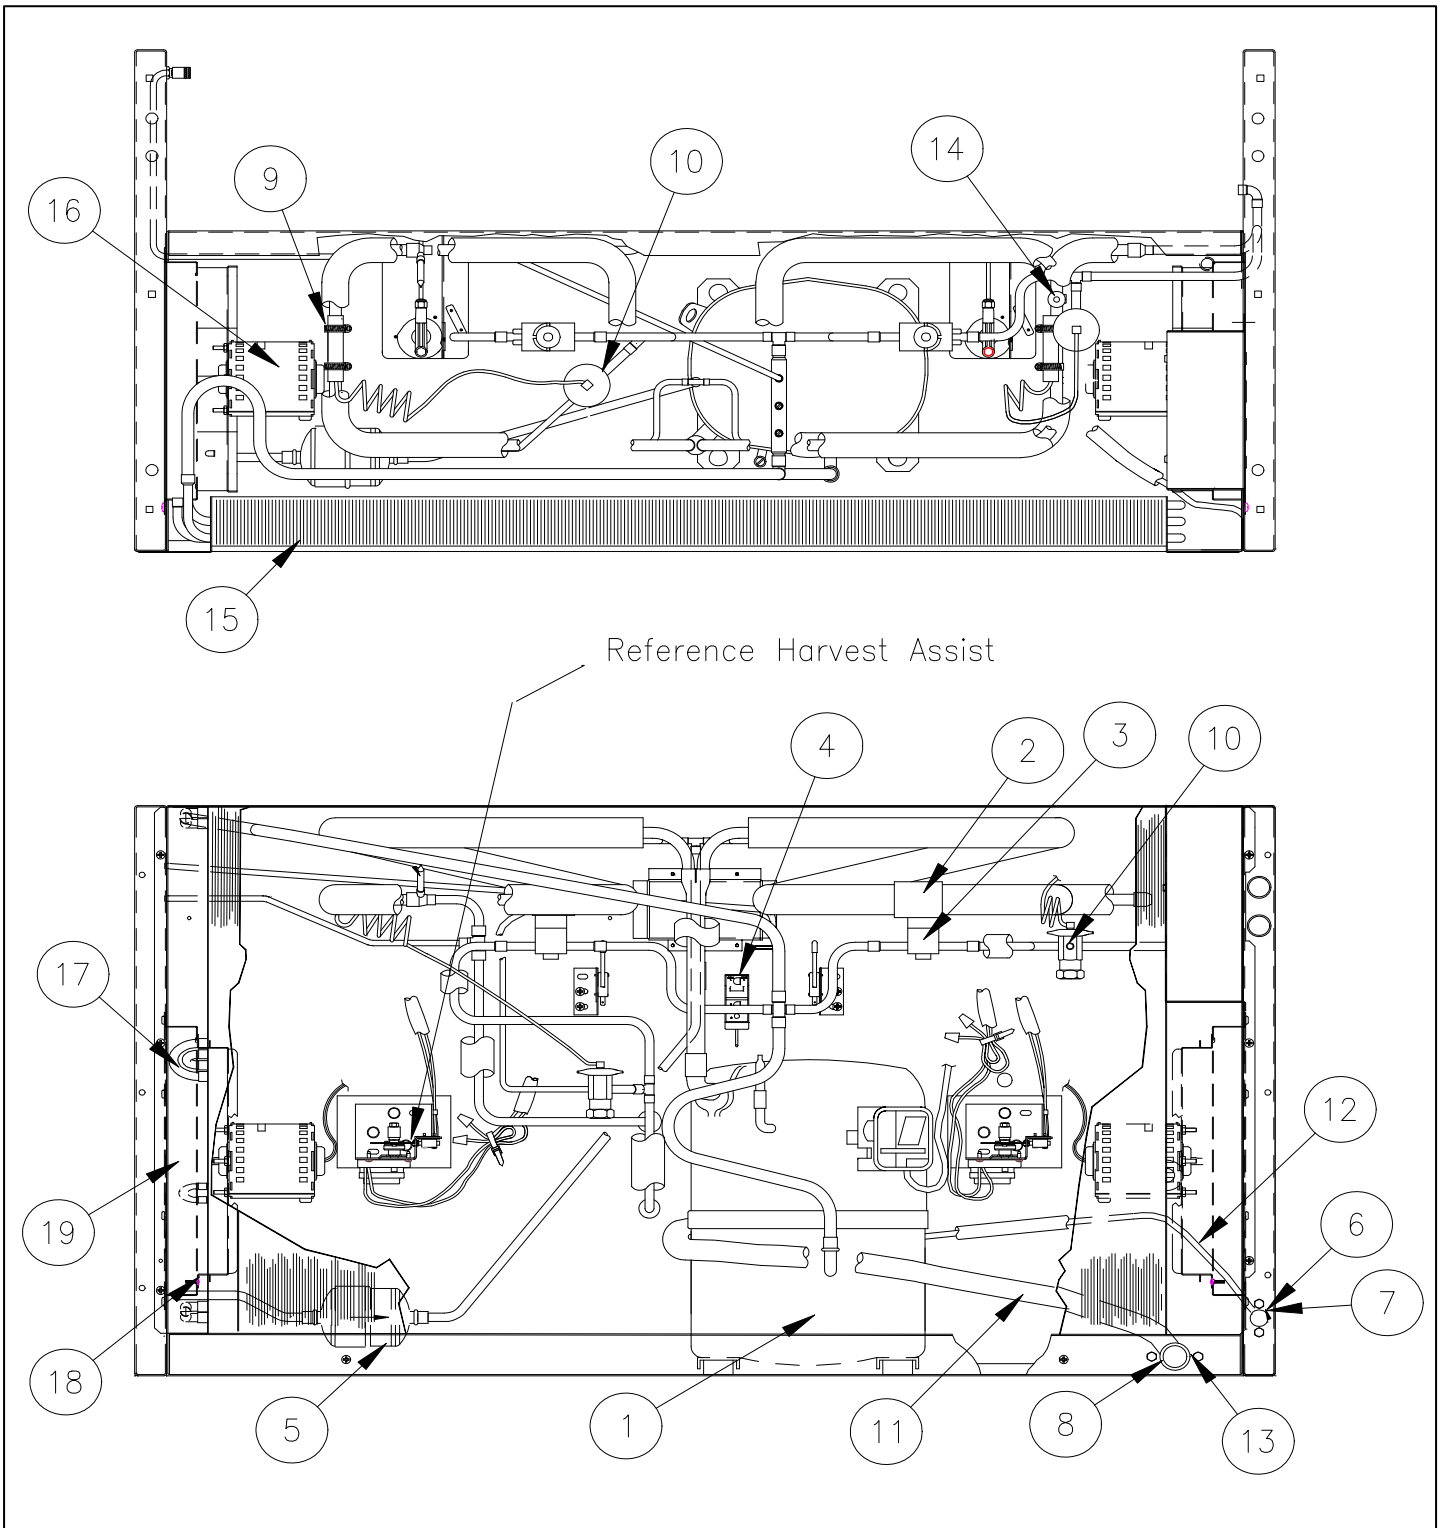

Item No.	Model Number			Description
	CCM1448 5	CCM1448 2	CCM1448 3	
1	620204779	620204690	620204691	Compressor
2	620204614	620204614	620204614	Hot Gas Valve Coil
3	620204611	620204611	620204611	Hot Gas Valve Body
4	620204476	620204476	620204476	Low Pressure Control
5	620204602	620204602	620204602	Filter Drier
6	620204530	620204530	620204530	Drop Adapter
7	620204533	620204533	620204533	Water Inlet Fitting
8	620204813	620204813	620204813	Purge Drain Fitting
9	620204422	620204422	620204422	Clamp-TXV Bulb
10	620204616	620204617	620204617	Expansion Valve
11	620204502	620204502	620204502	Purge Drain Tube
12	620204418	620204418	620204418	Tube (3.59 Ft.)
13	620204419	620204419	620204419	Clamp
14	620204470	620204470	620204470	High Temp Safety
15	620204780	620204780	620204780	Air Condenser
16	620204636	620204641	620204641	Fan Motor
17	620204577	620204574	620204574	Fan Blade
18	620204286	620204335	620204335	Fan Motor Bracket
19	620204358	620204358	620204358	Fan Shroud

Distributed By:
Commercial Refrigeration Service, Inc.
WWW.866IceMakers.COM
866-IceMakers
623-869-8881