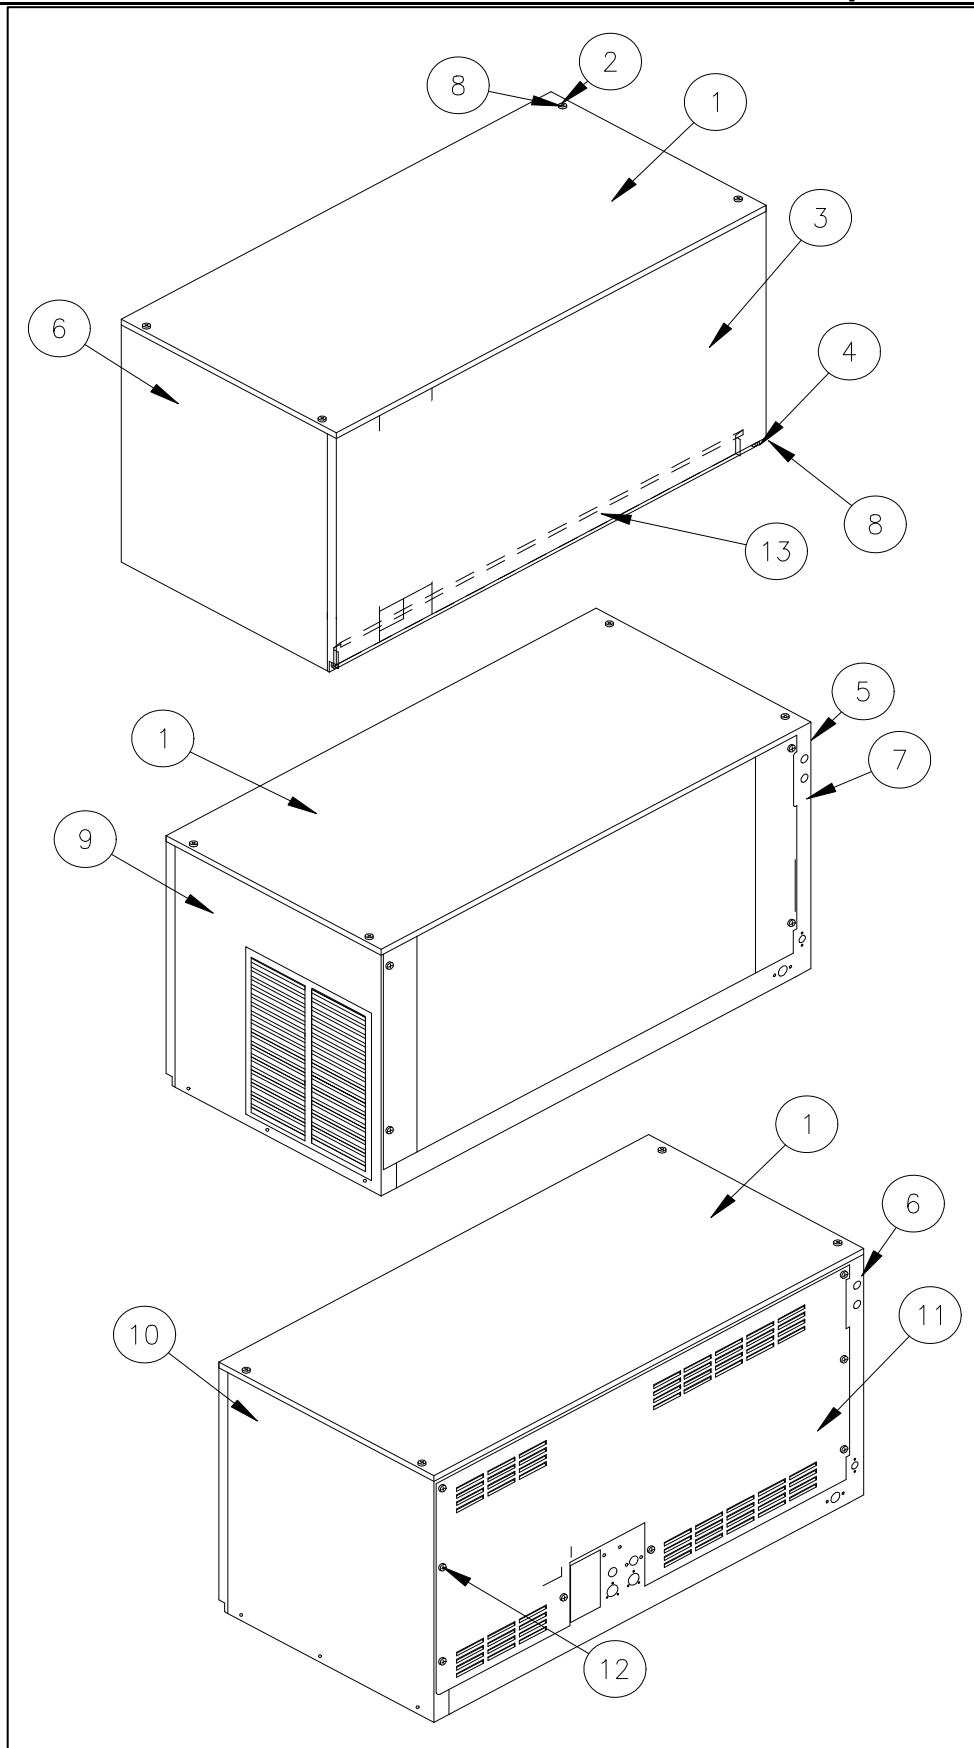

Note: Model Number Suffix Indicates Machine Voltage As Follows:

1=115/60/1

2=208-230/60/1

3=208-230/60/3

5=230/50/1

CCM Series Service Parts

Exterior Components

Item No.	Model Number				Description
	CCM1848 2	CCM1848 3	CCM2148 2	CCM2148 3	
1	620204772	620204772	620204772	620204772	Top Panel
2	620204444	620204444	620204444	620204444	Top Panel Screw
3	620204773	620204773	620204773	620204773	Front Panel
4	620204774	620204774	620204774	620204774	Front Panel Screw
5	N/A	N/A	N/A	N/A	Left Hand Side Panel- Louvered
6	620204384	620204384	620204384	620204384	Left Hand Side Panel- Solid
7	620204442	620204442	620204442	620204442	Side Panel Screws
8	620204457	620204457	620204457	620204457	Plastic Nut Insert
9	N/A	N/A	N/A	N/A	Right Hand Side Panel- Louvered
10	620204385	620204385	620204385	620204385	Right Hand Side Panel- Solid
11	620204386	620204386	620204386	620204386	Rear Panel
12	620204441	620204441	620204441	620204441	Rear Panel Screw
13	620204330	620204330	620204330	620204330	Ice Deflector