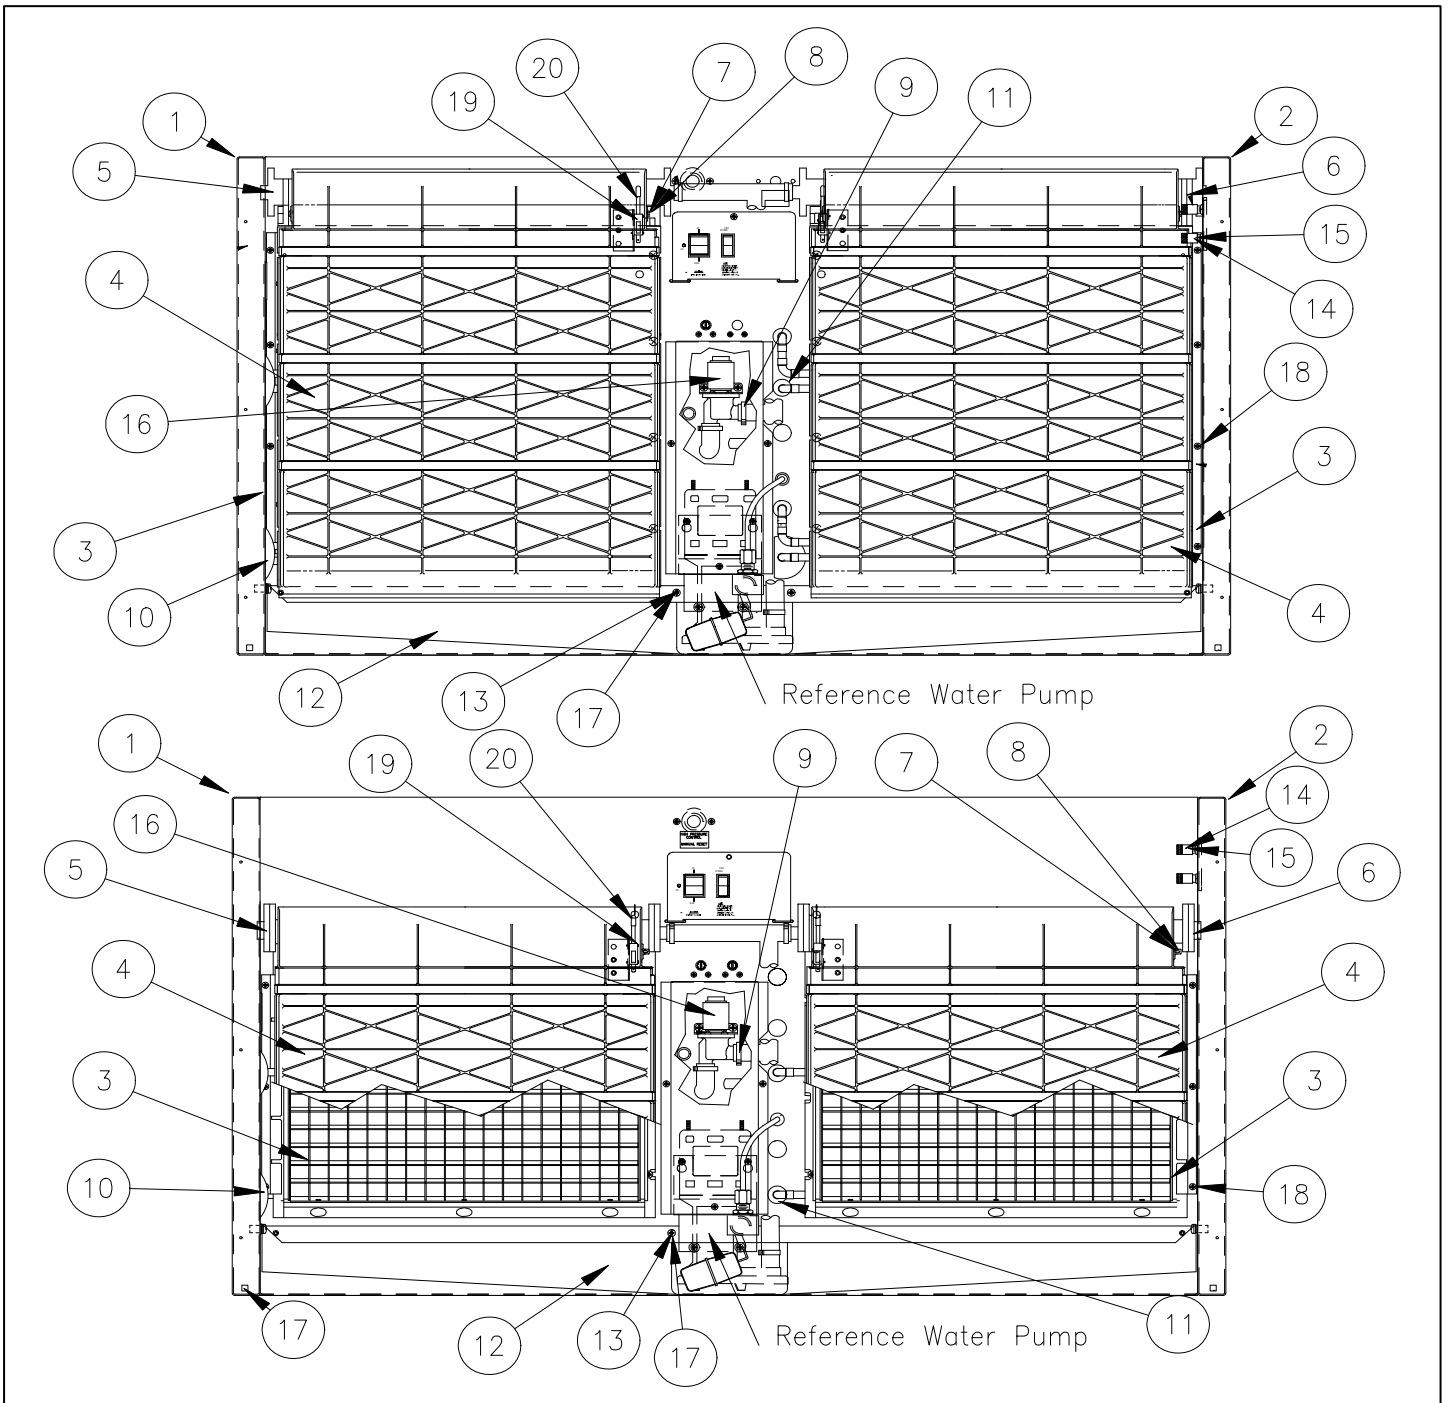

CCM Series Service Parts

Front Interior

Item No.	Model Number				Description
	CCM1848 2	CCM1848 3	CCM2148 2	CCM2148 3	
1	620204778	620204778	620204778	620204778	Left Hand Frame Panel
2	620204345	620204345	620204345	620204345	Right Hand Frame Panel
3	620204298	620204298	620204298	620204298	Evaporator-Full Cube
3	620204299	620204299	620204299	620204299	Evaporator-Half Cube
4	620204409	620204409	620204409	620204409	Evaporator Splash Curtain
5	620204295	620204295	620204295	620204295	Water Distribution Tube LH
6	620204294	620204294	620204294	620204294	Water Distribution Tube RH
7	620204453	620204453	620204453	620204453	Thumb Screw
8	620204429	620204429	620204429	620204429	Rubber Washer
9	620204420	620204420	620204420	620204420	Clamp
10	620204499	620204499	620204499	620204499	Tube Washer
11	620204500	620204500	620204500	620204500	Washer Tapered
12	620204496	620204496	620204496	620204496	Water Return Trough
13	620204443	620204443	620204443	620204443	Water Return Trough Screw
14	620204534	620204534	620204534	620204534	Valve Core
15	620204535	620204535	620204535	620204535	Valve Cap
16	620204467	620204467	620204467	620204467	Purge Valve
17	620204457	620204457	620204457	620204457	Plastic Nut Insert
18	620204441	620204441	620204441	620204441	Evaporator Mounting Screw
19	620204554	620204554	620204554	620204554	Bin Switch
20	620204573	620204573	620204573	620204573	Wire-Curtain Switch

Item No.	Model Number			Description
	CCM1448 5	CCM1448 2	CCM1448 3	
1	620204778	620204778	620204778	Left Hand Frame Panel
2	620204345	620204345	620204345	Right Hand Frame Panel
3	620204302	620204302	620204302	Evaporator-Full Cube
3	620204303	620204303	620204303	Evaporator-Half Cube
4	620204408	620204408	620204408	Evaporator Splash Curtain
5	620204295	620204295	620204295	Water Distribution Tube LH
6	620204294	620204294	620204294	Water Distribution Tube RH
7	620204453	620204453	620204453	Thumb Screw
8	620204429	620204429	620204429	Rubber Washer
9	620204420	620204420	620204420	Clamp
10	620204499	620204499	620204499	Tube Washer
11	620204500	620204500	620204500	Washer Tapered
12	620204497	620204497	620204497	Water Return Trough
13	620204443	620204443	620204443	Water Return Trough Screw
14	620204534	620204534	620204534	Valve Core
15	620204535	620204535	620204535	Valve Cap
16	620204467	620204467	620204467	Purge Valve
17	620204457	620204457	620204457	Plastic Nut Insert
18	620204441	620204441	620204441	Evaporator Mounting Screw
19	620204554	620204554	620204554	Bin Switch
20	620204573	620204573	620204573	Wire-Curtain Switch

Distributed By:
Commercial Refrigeration Service, Inc.
WWW.866IceMakers.COM
866-IceMakers
623-869-8881