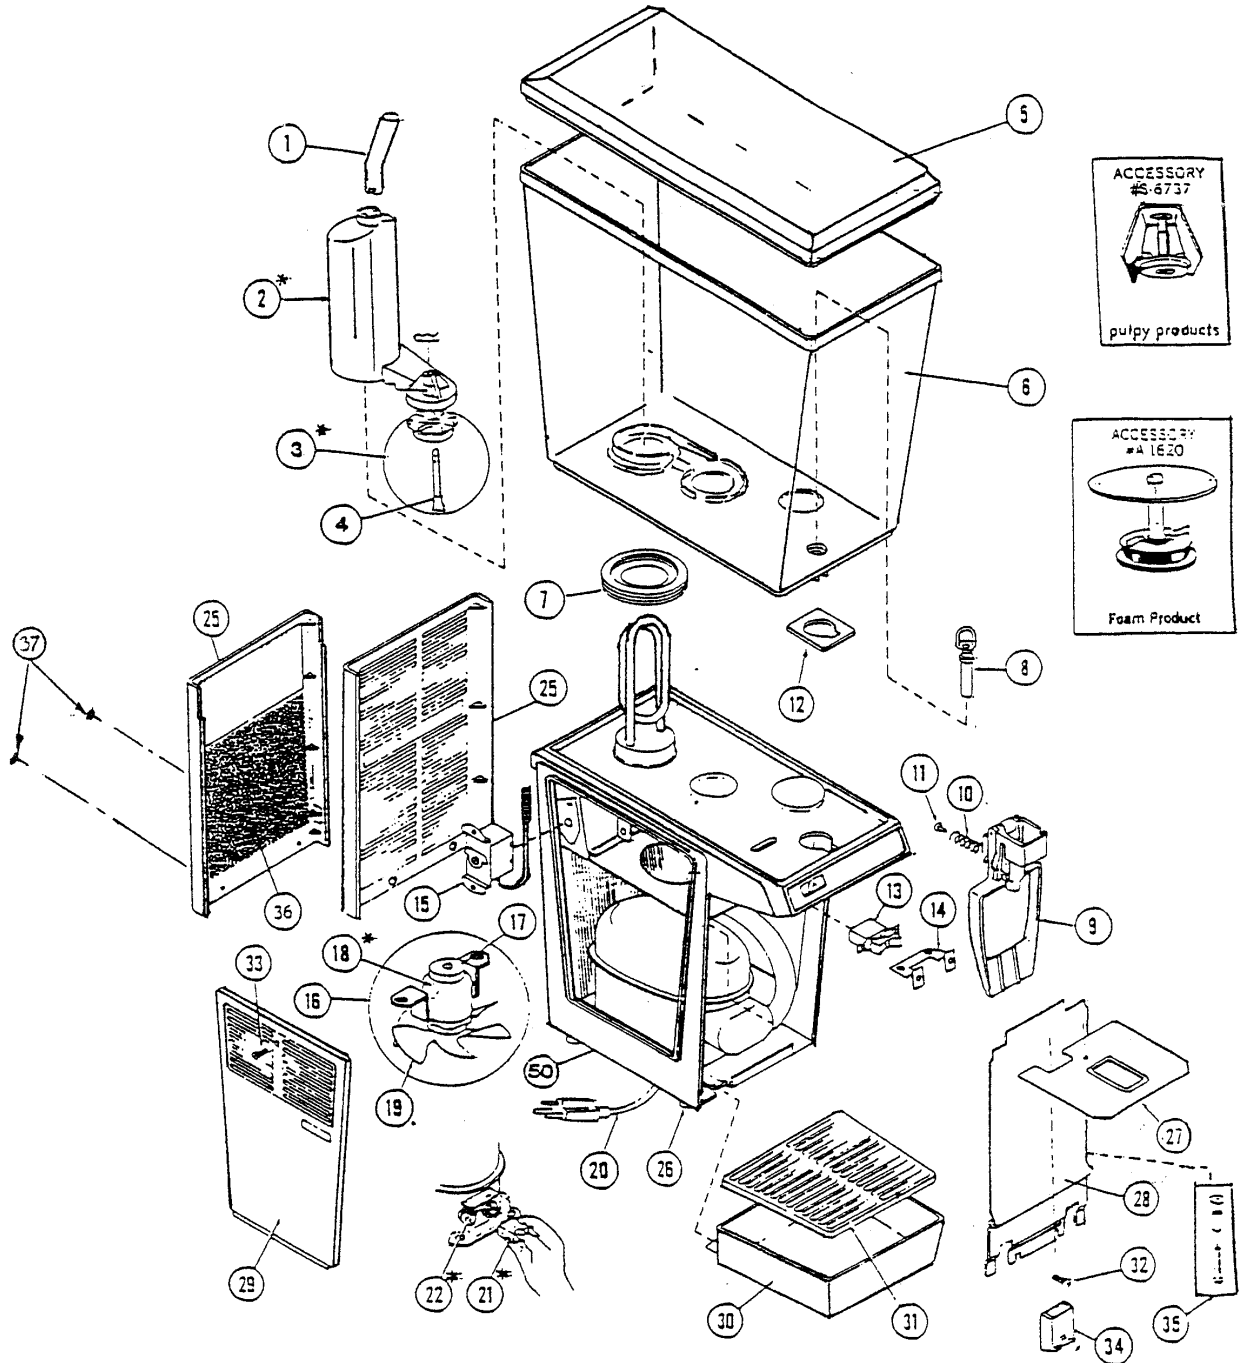

ILLUSTRATED PARTS LIST

JS7 COLD BEVERAGE DISPENSER

FIGURE 1. GENERAL ASSEMBLY

Distributed By:
 Commercial Refrigeration Service, Inc.
 WWW.JetsprayParts.COM
 WWW.IceCubes.NET
 (866) 423-6253
 (623) 869-8881

ILLUSTRATED PARTS LIST

JS7 COLD BEVERAGE DISPENSER

Item No.	Part No.	Name
1	S6670	Spray Tube
	A1620	Impeller Circ Asy Fin Flat Top (See Small Box on Drawing)
	S6737	Impeller Circ Asy Fin A-Frame Top (See Small Box on Drawing)
2	S6677 S7046	Housing Pump Asy 120V 60HZ Pump Asy 230V 50HZ
3	A3058 A3192	Impeller and Support Pin 120V 60HZ Impeller w/Support Pin 230V 50HZ
4	A2549	Pin Support Impella
5	S6676	Cover Bowl
6	S6562	Bowl
7	S6600	Gasket Bowl
8	S4206	Tube Pinch
9	S4381	Handle Push Asy
	720721601	Label Push Handle
10	S4363	Tube Pinch Spring
11	S4576	Rivet Spr Ret (Pack of 6)
12	S6901	Gasket Bowl Spout
13	18334	Switch On-Off
14	S8053	Brkt Mtg Switch
15	S6657	Thermostat
16	S6641	Spray Dr Asy
17	S6750	Magnet Asy
18	S6642 S6867	Spray Dr and Fan Mtr 120V 60HZ Spray Dr and Fan Mtr 230V 50HZ
19	18778	Blade Fan
20	S1249	Cord Serv 120V 60HZ
21	A8354 A8355 A8356	Kit Comp 1/6HP 120V 60HZ Kit Comp 120V 60HZ Kit Comp 208V 60HZ (No Longer Available)
	S2220 18388 18567	Relay 230V 50HZ Relay Relay
22	S3067 18390 S4156	Overld 120V 60HZ Overld 230V 50HZ Overld 220V 60HZ (No Longer Available)