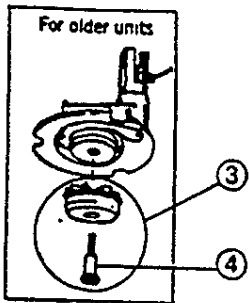

EJ1

Replacement Parts List

Be sure to give dispenser serial and model number when you order replacement parts.

EJ1 Bowl Components

Item#	Part#	Description
1	S2722	Spray Tube
2	S2721	Impella Assembly (beige) ¹³/₃₂" circulation hole
3	A3058	Impella & Support Pin
4	A2549	Impella Support Pin w/Clip
5	S4206	Pinch Tube
6	S4467	8 Gallon Bowl (pinch tube type)
7	S4381	Handle Assembly (pinch tube type)
	S6469	Non-Cup Contact Push Handle
8	S4363	Pinch Tube Spring
9	S3150	Handle Pin Assembly
10	S2498	8 Gallon Bowl Cover
11	S1717	Bowl Gasket
12	S4576	Spring Retainer Rivet Only (pkg of 6)

EJ1 Electrical Components

(see separate section for 220V/240V 50Hz components)

Item#	Part#	Description
15	S2883	Fan Motor & Blade Assembly (115V/60Hz)
	S1630	Fan Motor Only (115V/60Hz)
16	S3004	Refrigeration Spray Switch
17	A0081	Rubber Foot (pkg of 4)
18	S3357	Spray Drive Assembly Complete (includes fan assembly & mounting bracket) (115V/60Hz)
19	S6750	Magnet Assembly Only (for spray drive) (below s/n 318212)
		Magnet Assembly - Morrill Motor (for spray drive) (s/n 318212 & above)
20	S2747	Temperature Control
22	18368	Relay 9660-042-166 (115V 60Hz)
	3887	Relay (for Serial #339669 and above)
23	S2828	Overload MRP-26ALL 69 (115V 60Hz)
	18370	Overload (for Serial #339669 and above)
25	S1249	Power Cord (domestic & W16 only)

EJ1

Replacement Parts List

Be sure to give dispenser serial and model number when you order replacement parts.

*See alternate 220V/240V 50Hz Parts Listing

Your Standard of Excellence for Beverage Merchandising on Six Continents

JETRAY