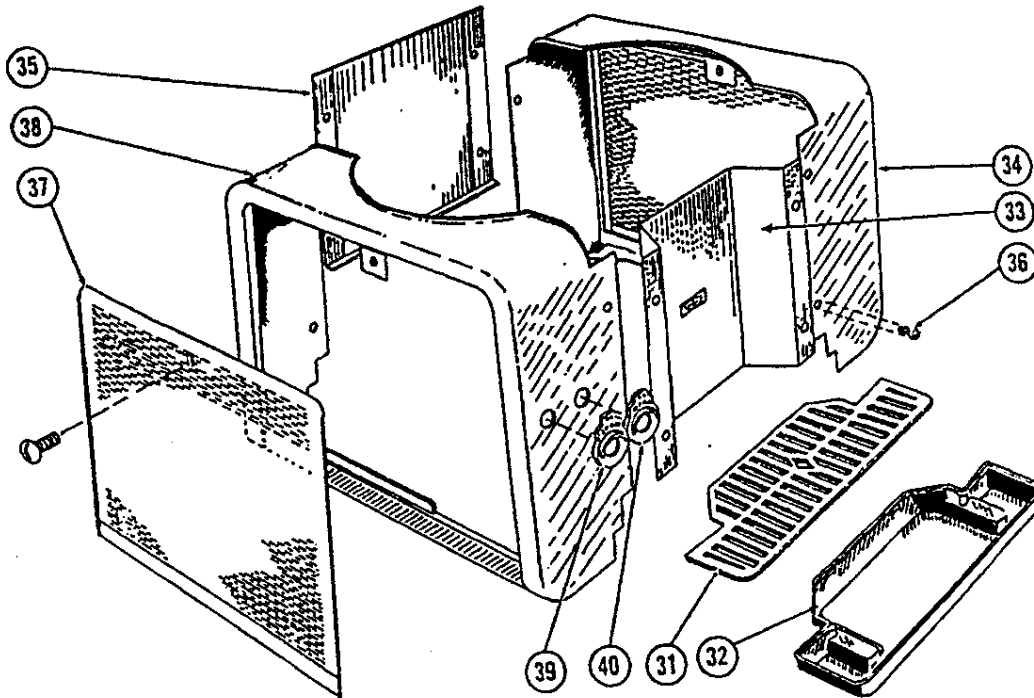

JETRAY

EJ1

Replacement Parts List

Be sure to give dispenser serial and model number when you order replacement parts.

EJ1 Chassis Components

Item#	Part#	Description
31	A7342	Drip Tray Cover (std white)
	19273	Drip Tray Cover (black)
32	A7343	Drip Tray (std white)
	19274	Drip Tray (black)
33	S2009	Front Panel Assembly
34	A7304	Right Side (std white)
	19269	Right Side (black)
35	A7291	Rear Panel (std white)
	19270	Rear Panel (black)
36	S1150	Cabinet Screws (pkg of 12)
37	S3430	Perforated Side (screw fastened)
38	A7288	Left Side (std white)
	19268	Left Side (black)
39	S2836	Spray Switch Plate (white)
	19271	Spray Switch Plate (black)
40	S2837	Refrigeration Switch Plate (white)