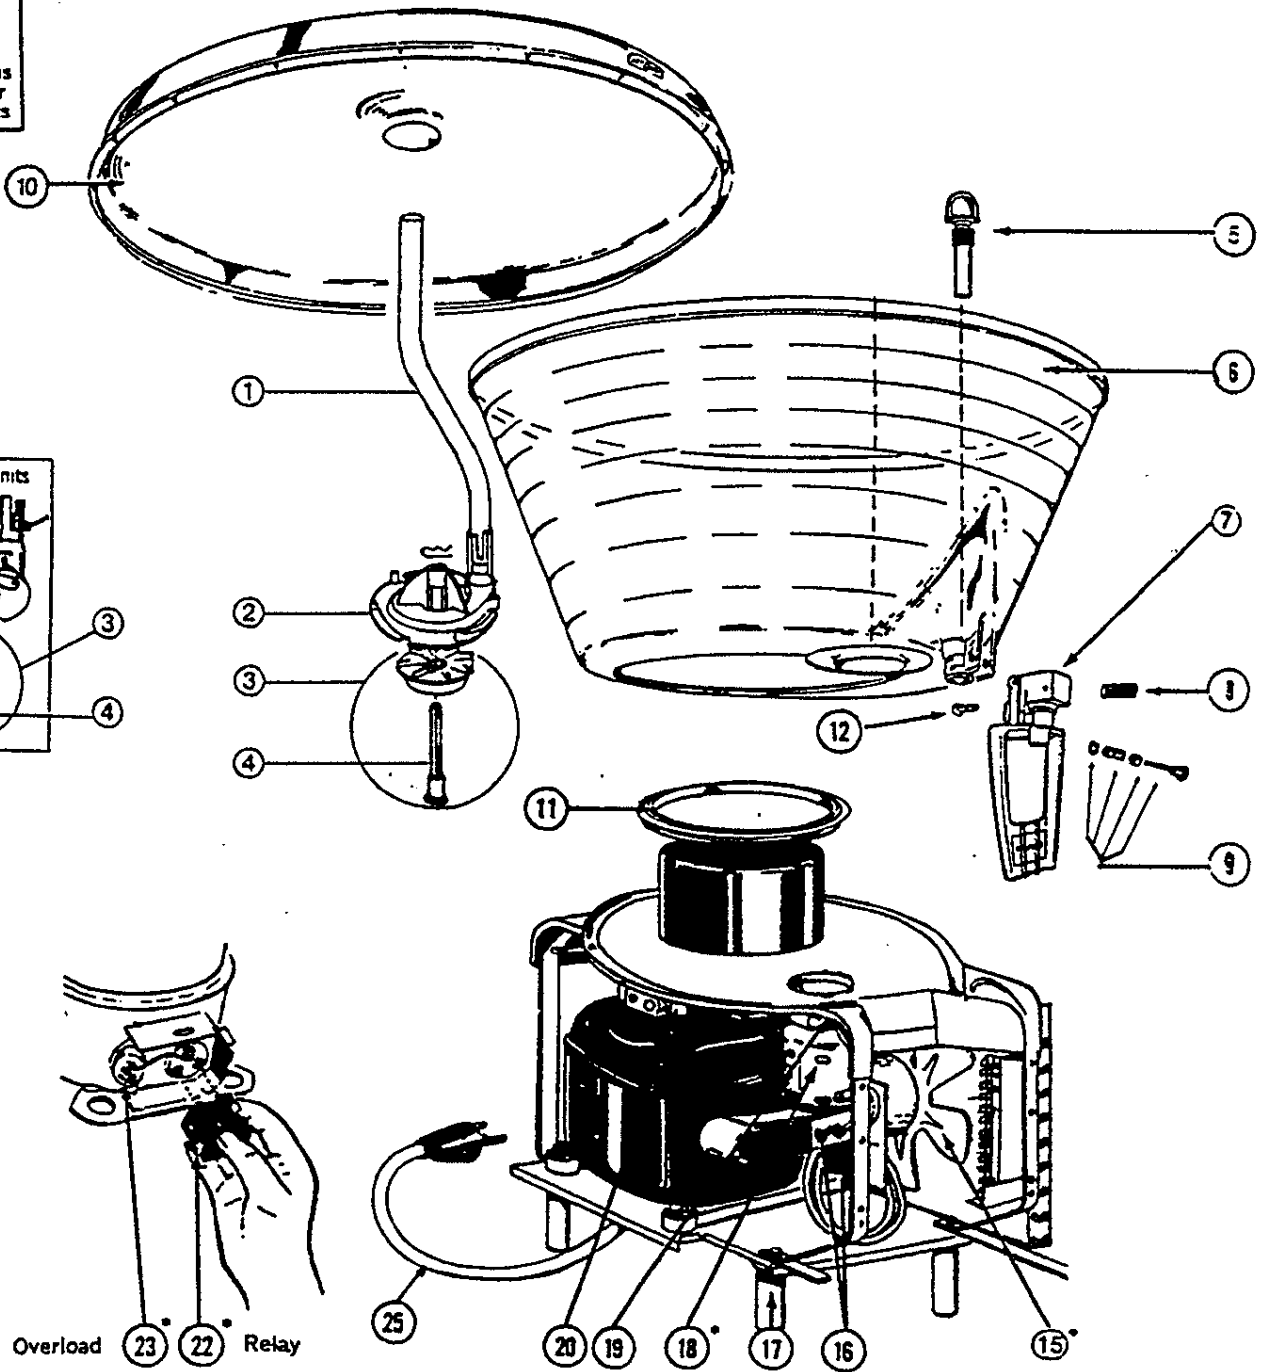

EJ1

Replacement Parts List

Be sure to give dispenser serial and model number when you order replacement parts.

EJ1 Bowl Components

Item#	Part#	Description
1	S2722	Spray Tube
2	S2721	Impella Assembly (beige) ¹³/₃₂" circulation hole
3	A3058	Impella & Support Pin
4	A2549	Impella Support Pin w/Clip
5	S4206	Pinch Tube
6	S4467	8 Gallon Bowl (pinch tube type)
7	S4381	Handle Assembly (pinch tube type)
	S6469	Non-Cup Contact Push Handle
8	S4363	Pinch Tube Spring
9	S3150	Handle Pin Assembly
10	S2498	8 Gallon Bowl Cover
11	S1717	Bowl Gasket
12	S4576	Spring Retainer Rivet Only (pkg of 6)

EJ1 Electrical Components

(see separate section for 220V/240V 50Hz components)

Item#	Part#	Description
15	S2883	Fan Motor & Blade Assembly (115V/60Hz)
	S1630	Fan Motor Only (115V/60Hz)
16	S3004	Refrigeration Spray Switch
17	A0081	Rubber Foot (pkg of 4)
18	S3357	Spray Drive Assembly Complete (includes fan assembly & mounting bracket) (115V/60Hz)
19	S6750	Magnet Assembly Only (for spray drive) (below s/n 318212)
		Magnet Assembly - Morrill Motor (for spray drive) (s/n 318212 & above)
20	S2747	Temperature Control
22	18368	Relay 9660-042-166 (115V 60Hz)
	3887	Relay (for Serial #339669 and above)
23	S2828	Overload MRP-26ALL 69 (115V 60Hz)
	18370	Overload (for Serial #339669 and above)
25	S1249	Power Cord (domestic & W16 only)

EJ1

Replacement Parts List

Be sure to give dispenser serial and model number when you order replacement parts.

*See alternate 220V/240V 50Hz Parts Listing

Your Standard of Excellence for Beverage Merchandising on Six Continents

JETRAY