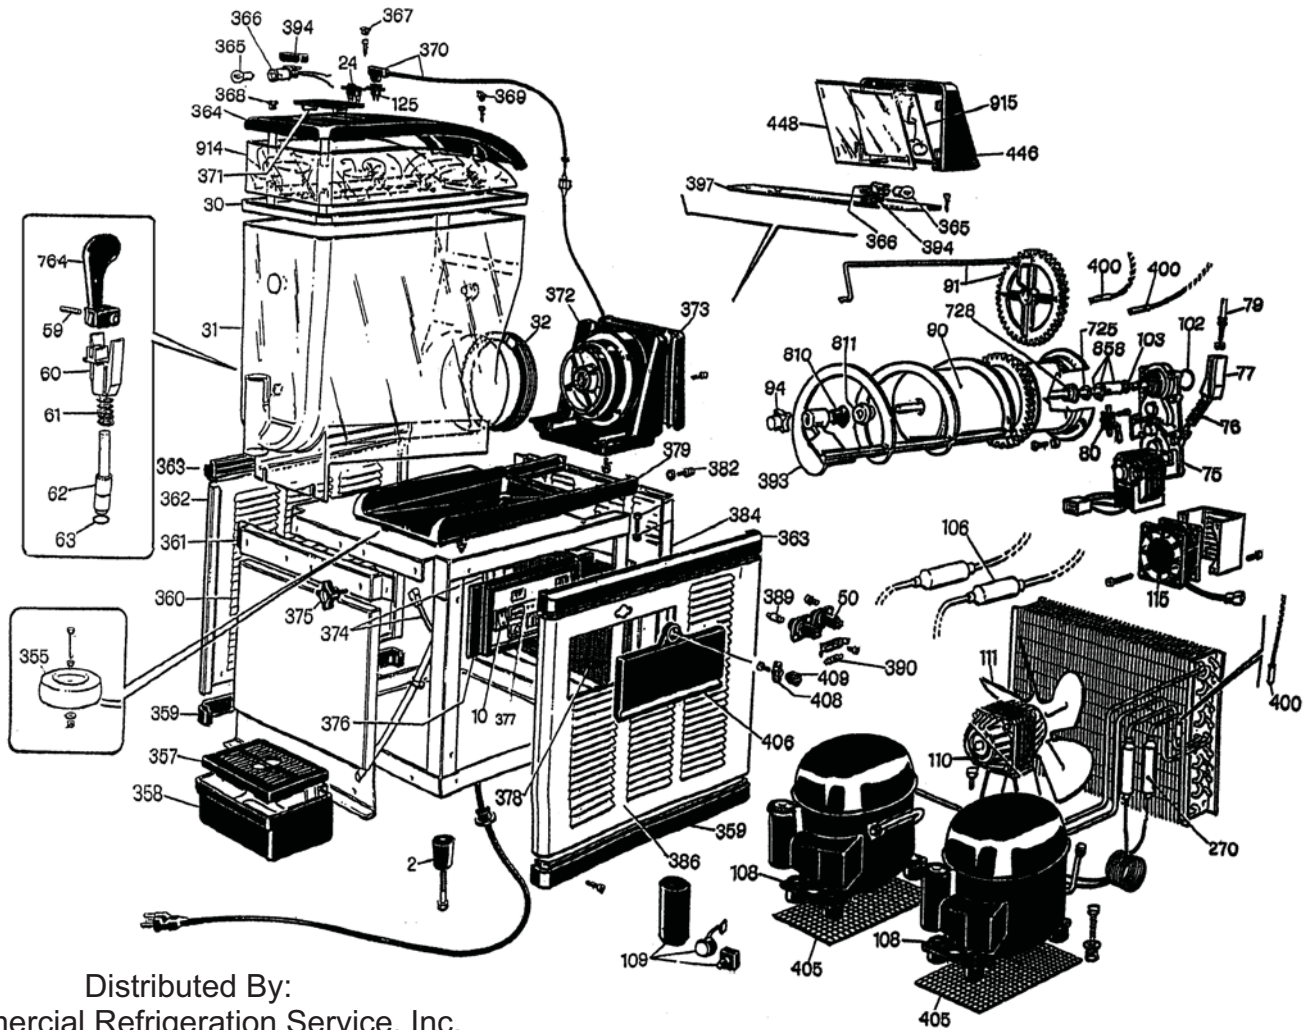

Cornelius SPM ICE PEAK Granita Dispenser
2 BOWL MANUAL FILL PREMIUM (115V/60HZ)
Illustrated Parts Listing

ICE PEAK GRANITA DISPENSER

Distributed By:
Commercial Refrigeration Service, Inc.
<http://WWW.IceCubes.NET>
<http://WWW.JetsprayParts.COM>
(623) 869-8881
(866) 423-6253

2 Bowl Premium 110V/60Hz