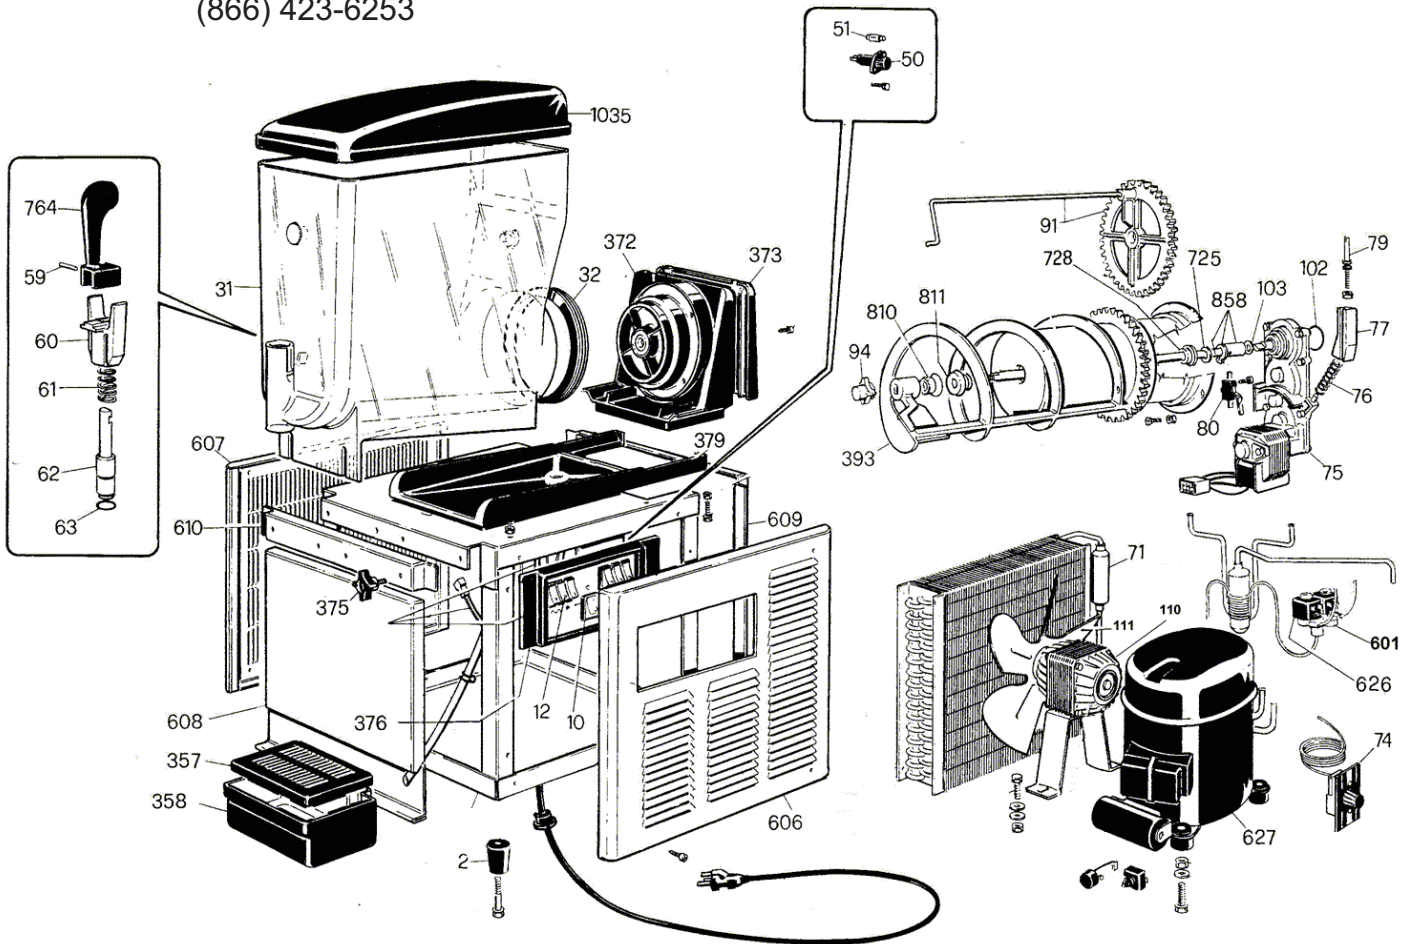

Cornelius SPM ICE PEAK Granita Dispenser
2 BOWL Economy (115V/60HZ)
Illustrated Parts Listing

ICE PEAK GRANITA DISPENSER

Item No.	Part No.	Description
2	1030312	Foot Supporting
10	1030376	General Power Switch
12	1030387	Function Switch
31	1030313	Bowl 12 LT.
32	1030320	Seal for Bowl
50	1030478	Fuse Holder
51	1030956	Fuse
59	1030339	Dispensing Valve Pin ID Models
60	1030314	Dispensing Valve Upper Body with Holes
61	1030390	Dispensing Valve Spring
62	1030316	ID Style Valve Lower Body Plunger
63	1030398	Dispensing Valve O-ring
71	1031025	Filter
74	1030400	Thermostat
75	1030378	Gearmotor 115-220/60
76	1030397	Consistency Control Spring
77	1030336	Bushing Consist, Cntrl Spring
79	1030335	Consistency Control Pin
80	1030382	Limit Microswitch
91	1030337	Upper Mixing Unit
94	1030331	Securing Bolt for Auger
102	1030399	O-ring for Gear Motor
103	1030486	Scraping Washer
110	1030991	Fan Motor for Condenser (82-4025/64 115/60)
111	1030354	Impeller (VA 254-25 Condenser Fan Blade)
357	1030330	Drip Tray Grid Black
358	1030483	Black Grid Tray
372	1030322	Black Evaporator Support
373	1030323	Black Cover, Flat, For Evaporator Support
375	1030395	Black Knob to Secure Bowl
376	1030355	Control Board Mounting Plate, Black
379	1030949	Tray Top Black
393	1030325	Auger, Granita One Piece
601	1030993	Solenoid Valves Kit
606	1030969	Stainless Steel Right Side Panel
607	1030970	Stainless Steel Left Side Panel
608	1030968	Stainless Steel Lower Front Panel
609	1030966	Stainless Steel Back Panel
610	1030967	Stainless Steel Upper Front Panel

Item No.	Part No.	Description
626	1031005	Solenoid Valve Coil
627	1030406	Compressor 115/60 ID 2.1
725	1030930	Nut
728	1030345	Bushing, Thrust Rev A, Bronze Shaft Guide
764	1030372	Dispensing Handle Black with Pin
810	1030326	Shaft Seal, Rubber Bell Shaped
811	1030327	Seal, Front Evap., New Style
858	1031028	Complete Shaft
1035	1030960	Black Cover, Bowl