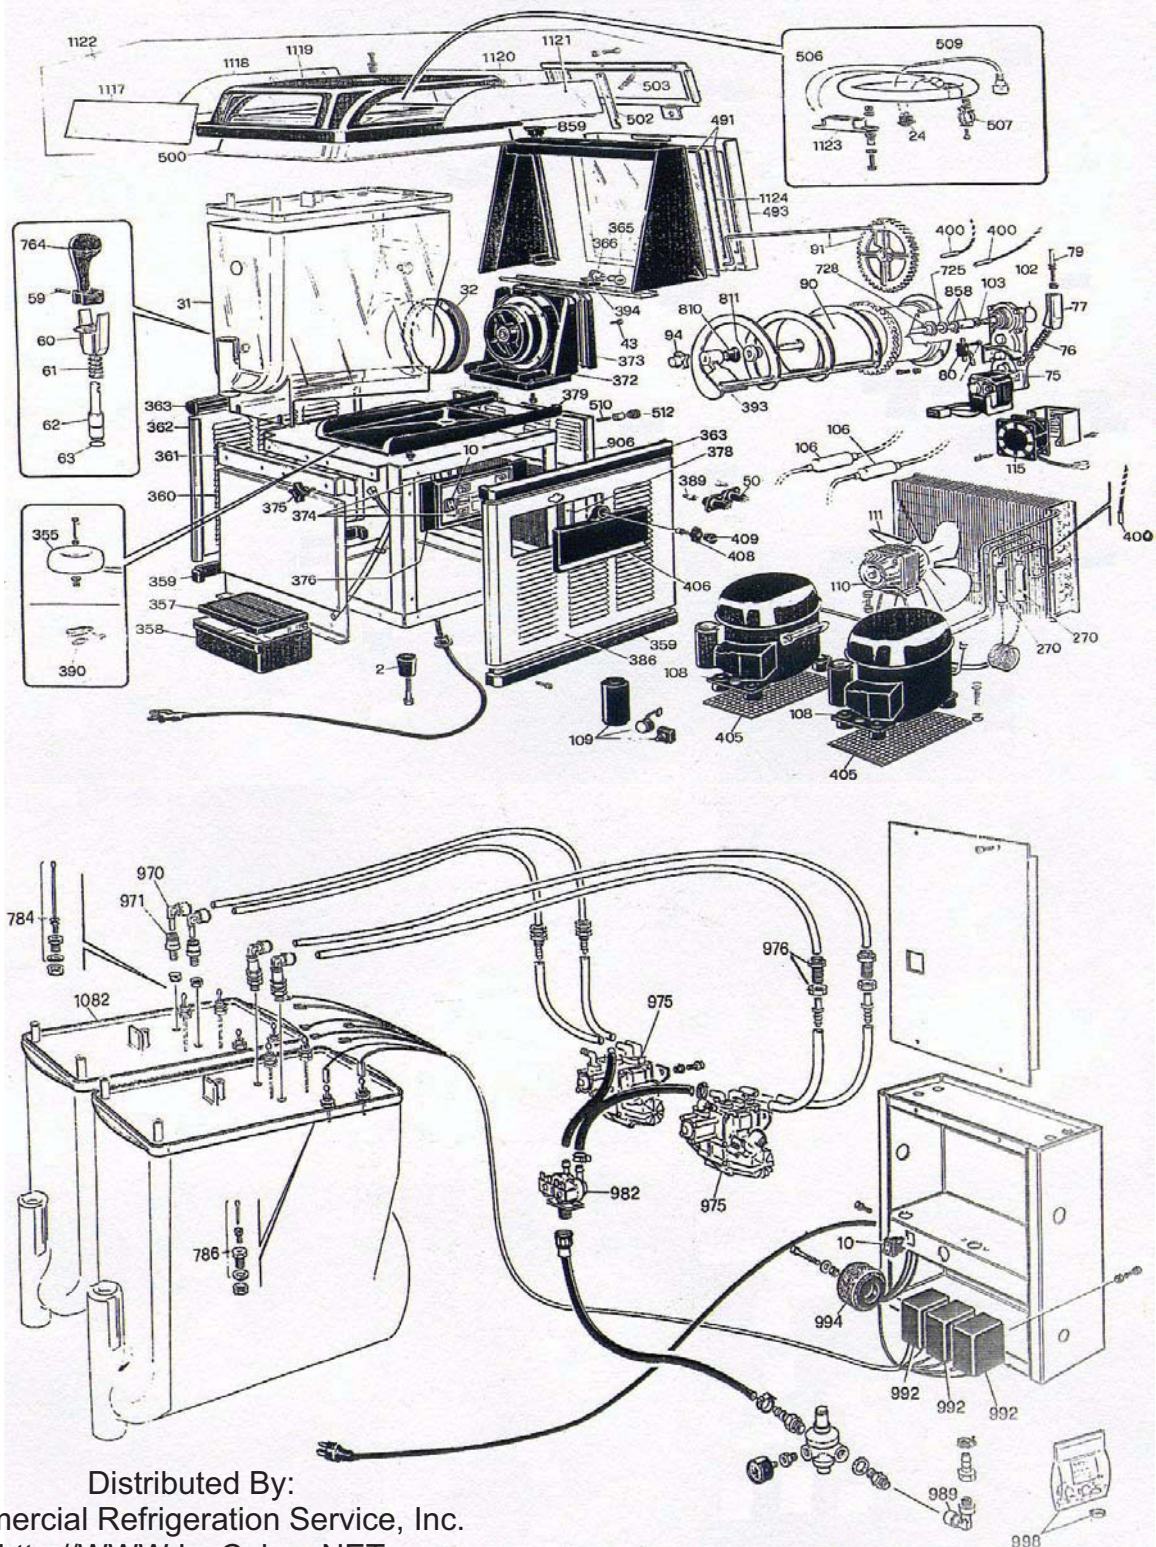

Cornelius SPM ICE PEAK Granita Dispenser
2 BOWL AUTO FILL PREMIUM (115V/60HZ)
Illustrated Parts Listing

ICE PEAK GRANITA DISPENSER

Distributed By:
Commercial Refrigeration Service, Inc.
<http://WWW.IceCubes.NET>
<http://WWW.JetsprayParts.COM>
(623) 869-8881
(866) 423-6253

ICE PEAK GRANITA DISPENSER

Item No.	Part No	Description
2	1030312	Foot Supporting
10	1030376	General Power Switch
24	1030396	Lid Light Switch
31	1030313	Bowl 12 LT.
32	1030320	Seal for Bowl
50	1030478	Fuse Holder
59	1030339	Dispensing Valve Pin ID Models
60	1030314	Dispensing Valve Upper Body with Holes
61	1030390	Dispensing Valve Spring
62	1030316	ID Style Valve Lower Body Plunger
63	1030398	Dispensing Valve O-ring
75	1030378	Gearmotor 115-220/60
76	1030397	Consistency Control Spring
77	1030336	Bushing Consist, Cntrl Spring
79	1030335	Consistency Control Pin
80	1030382	Limit Microswitch
90	1030343	Evaporator
91	1030337	Upper Mixing Unit
94	1030331	Securing Bolt for Auger
102	1030399	O-ring for Gear Motor
103	1030930	Scraping Washer
106	1030342	Accumulator
108	1030401	Compressor
109	1030475	Condenser Elcetrical Kit, 115
110	1030350	Fan Motor for Condenser 82-4025/64 (115/60 Model Only)
111	1030354	Impeller (VA 254-25 Condenser Fan Blade) (115/60 and 220/60 Models Only)
115	1030370	Fan Motor for Gear Box (115/60 Model Only)
270	1030360	Filter Drier, Single Connection
355	1030394	Transformer (In 115V, Out 12) (115/60 Model Only)
357	1030330	Drip Tray Grid Black
358	1030483	Black Grid Tray
359	1030366	Black Lower Trim
360	1030363	Stainless Steel Lower Front Panel
361	1030473	Stainless Steel Upper Front Panel
362	1030361	Stainless Steel Left Side Panel
363	1030368	Black Upper Trim
365	1030959	Light Bulb
366	1030476	Lamp Holder

Item No.	Part No	Description
372	1030322	Black Evaporator Support
373	1030323	Black Cover, Flat, For Evaporator Support
374	1030386	Wiring PC Control Board
375	1030395	Black Knob to Secure Bowl
376	1030355	Control Board Mounting Plate, Black
377	1030351	PC Control Board 2 Bowl Models
378	1030948	Condenser Air Filter
379	1030949	Tray Top Black
386	1030359	Stainless Steel Right Side Panel
389	1030403	Main Fuse 20 A (115/60 Models Only)
390	1030982	Fuse
393	1030325	Auger, Granita One Piece
394	1030374	Light Support
400	1030352	Thyermister
405	1030951	Compressor Screen (115/60 Models Only)
406	1030358	Control Box Cover Black
408	1030952	Lock Hook
409	1030953	Control Panel Cover Lock
491	1030963	Transparent Plate
493	1030965	Back Advertisement
500	1030980	Double Sub Cover
502	1030964	Cover Locking Spring
503	1030999	Cover Locking Spring
506	1030995	Neon
507	1030996	Neon Hook
509	1030997	Starter
512	1030950	Knob, Back Panel
725	1030486	Scraping Washer
728	1030345	Bushing, Thrust Rev A, Bronze Shaft Guide
764	1030372	Dispensing Handle Black with Pin
784	1031013	Level Complete Probe L125mm
786	1031015	Safety Complete Probe L57mm
810	1030326	Shaft Seal, Rubber Bell Shaped
811	1030327	Seal Front Evap, New Style
858	1031028	Complete Shaft
859	1031017	Socket
906	1030979	Back Panel
970	1031016	Elbow 3/8
971	1031019	(PI011212S) Terminal

Part No. BC006288