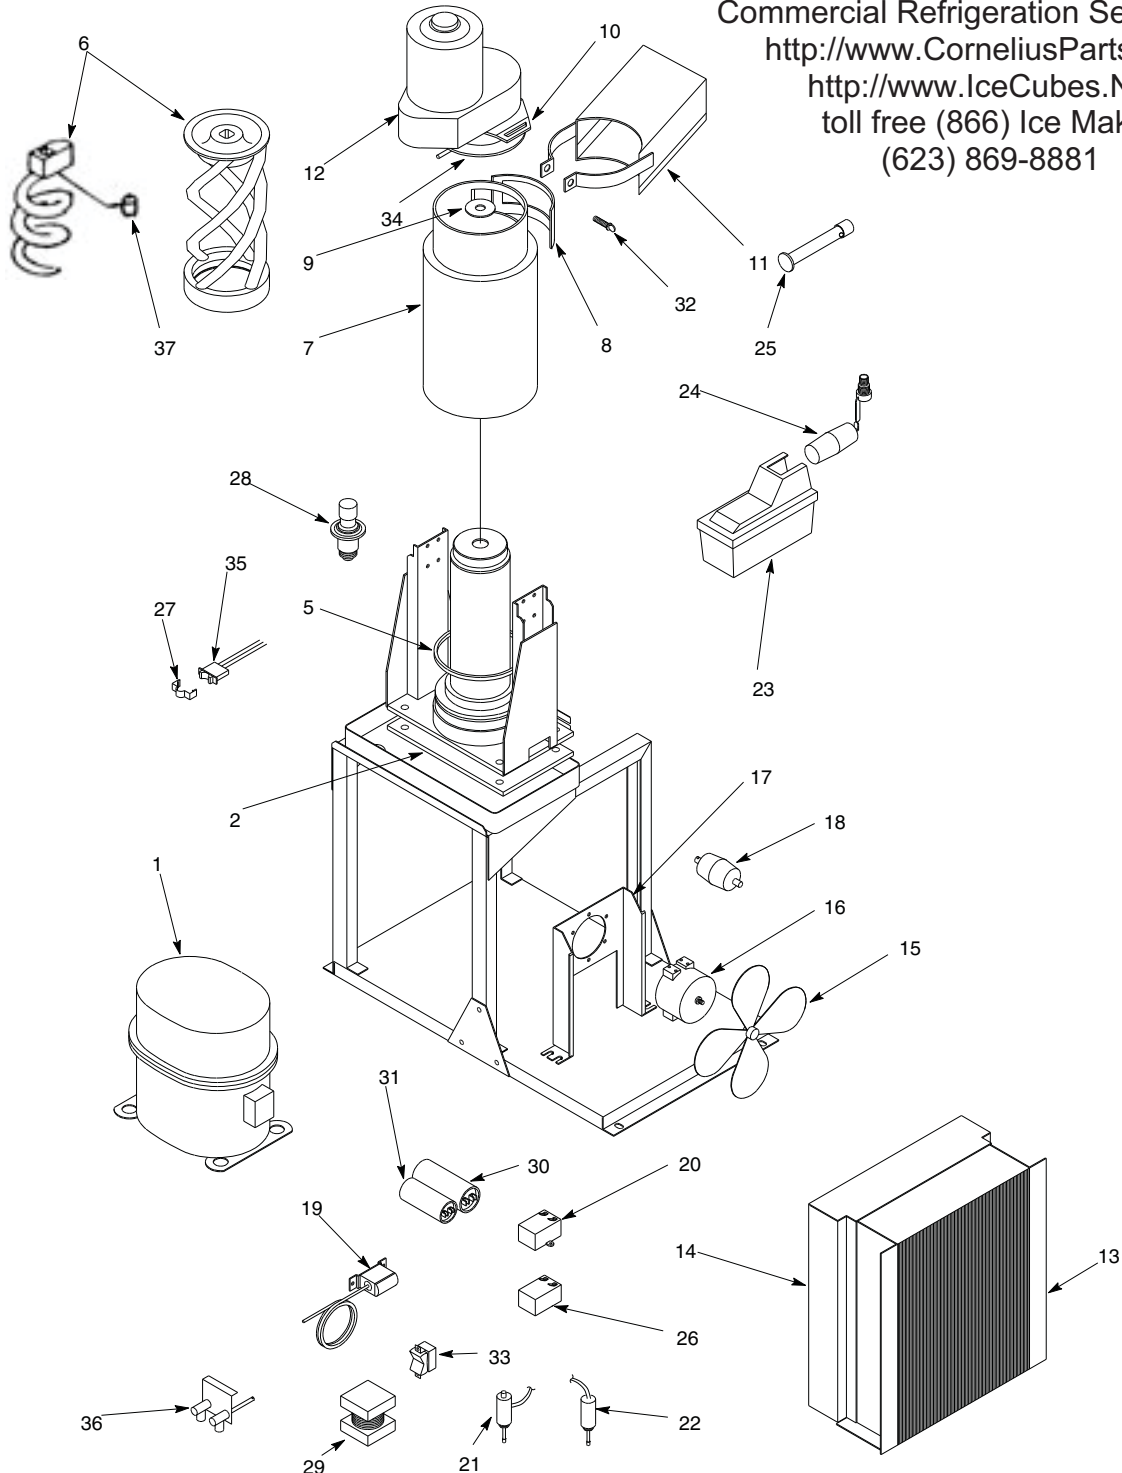

ILLUSTRATE PARTS LIST

SELF-CONTAINED FLAKED ICE MAKER

MODEL: SERIES 200, 525, 725 (R404A REFRIGERANT)

Distributed By:
Commercial Refrigeration Service, Inc.
<http://www.CorneliusParts.COM>
<http://www.IceCubes.NET>
toll free (866) Ice Maker
(623) 869-8881

FIGURE 1. Exploded View

PARTS LIST

Item No.	Description	200	525	725
1	Compressor (115V 60HZ)	162964053	162964011	162964011
	Compressor (220V 50HZ)	162964054	162964038	-----
2	Pad, Masonite	09115	36310	36310
3	Hold-Down, Evaporator	163277001	163277002	163277002
4	Evaporator	01501	41100	41100
5	O-Ring	00122	03120	03120
6	Auger	04062	03796	03796
7	Shell, Evaporator	01508	09182	09182
8	Gasket, Evaporator Shell	01916	08666	08666
9	Washer, Thrust	08043	8043	08043
10	Plate, Gearmotor Mounting	04060	03163	03163
11	Chute, Inclined Ice	166046000	08720	08720
12	Gearmotor (Von Weiss; 115V 60HZ)	164826001	164826001	164826001
	Gearmotor (Von Weiss; 220V 50HZ)	164826002	164826002	-----
13	Condenser	02908	25446	25446
14	Shroud, Condenser	161890013	36074	36074
15	Blade, Condenser Fan	165595008	25578	25578
16	Motor, Condenser Fan (115V 60HZ)	23526	25242	25242
	Motor, Condenser Fan (220V 50HZ)	23645	300835000	-----
17	Bracket, Condenser Fan Motor	00260	36075	36075
18	Drier	166184001	166184001	166184001
19	Thermostat, Bin	09570	09570	09570
20	Relay, Gearmotor Start (Von Weiss; 115V 60HZ)	161627001	161627001	161627001
	Relay, Gearmotor Start (Von Weiss; 220V 50HZ)	161627002	161627002	-----
21	Control, High Pressure	165677006	165677006	165677006
22	Control, Fan Switch	165677005	165677005	165677005
23	Float Tank, Complete	21789	21789	21789
24	Float Valve Only	21924	21924	21924
25	Thermowell	20773	29541	29541
26	Relay, Power (115V 60HZ)	164884002	164884002	164884002
	Relay, Power (220V 50HZ)	40713	40713	-----
27	Clip, Delay Thermostat	-----	25871	25871
28	Valve, Automatic Expansion	161921004	161921004	161921004
29	Relay, Compressor Start (115V 60HZ)	161998016	161998008	161998008
	Relay, Compressor Start (220V 50HZ)	161998017	161998011	-----
30	Capacitor, Compressor Start (115V 60HZ)	161165015	161165007	161165007
	Capacitor, Compressor Start (220V 50HZ)	161165016	161165010	-----
31	Capacitor, Gearmotor Start (Von Weiss; 115V 60HZ)	161165000	161165000	161165000
	Capacitor, Gearmotor Start (Von Weiss; 220V 50HZ)	29519	29519	-----
32	Screw, Wing	00890	00890	00890
33	Switch, On-Off/Circuit Breaker (115V 60HZ)	166220001	166220001	166220001
	Switch, On-Off/Circuit Breaker (220V 50HZ)	166220000	166220000	-----
34	Disc, Centering	-----	20956	20956
35	Thermostat, Gearmotor Delay	-----	25864	25864
36	Valve, Refrigeration Service	162978003	162978003	162978003
37	Bushing, Auger Guide	02040	-----	-----